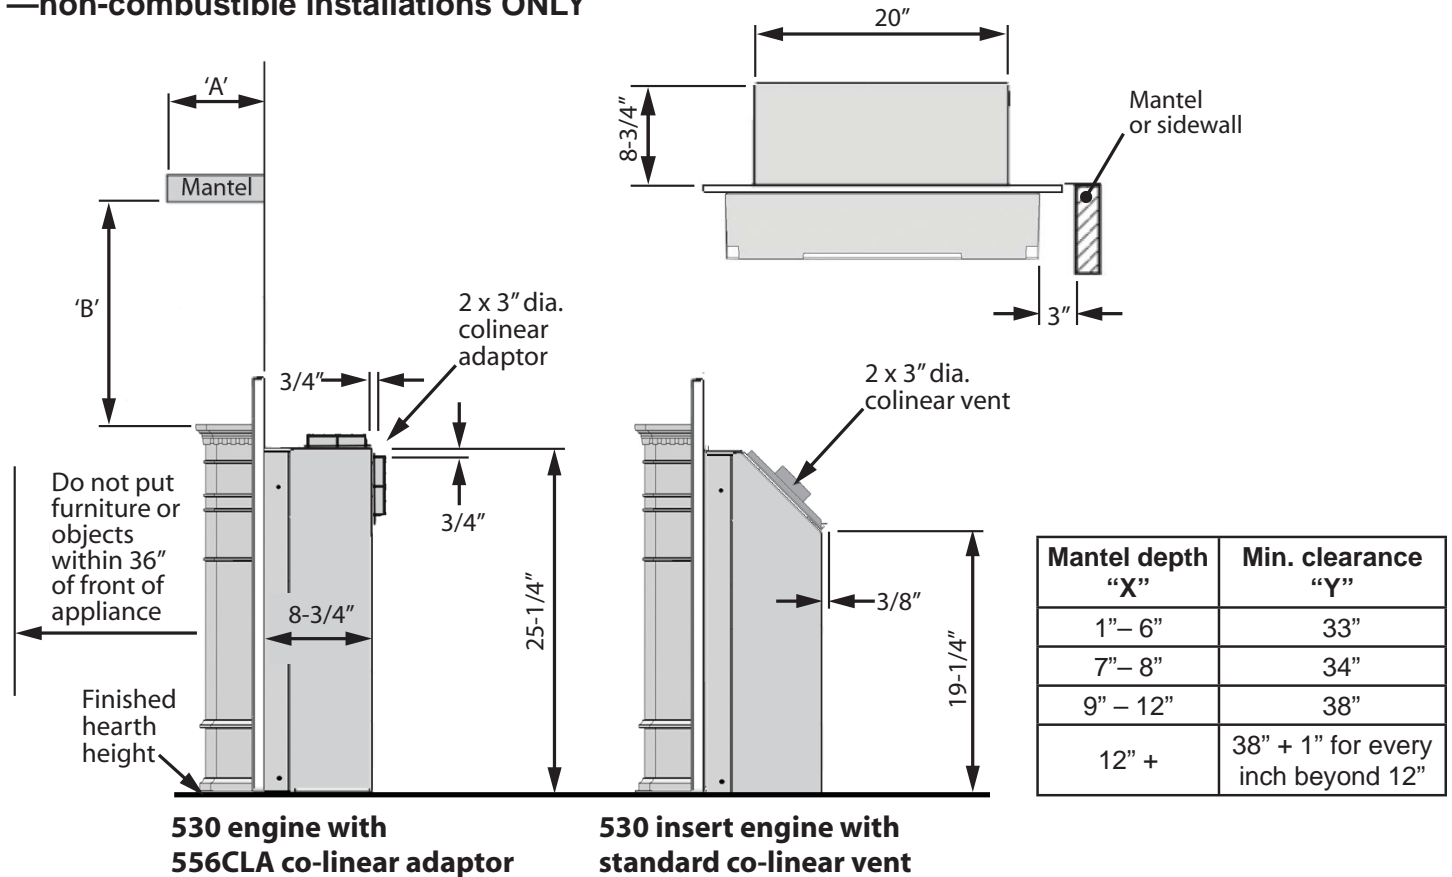

**Dimensions & Clearances— Insert dimensions for 2 engine configurations
—non-combustible installations ONLY**

582CPB or 583CPB Closure Plate (required)