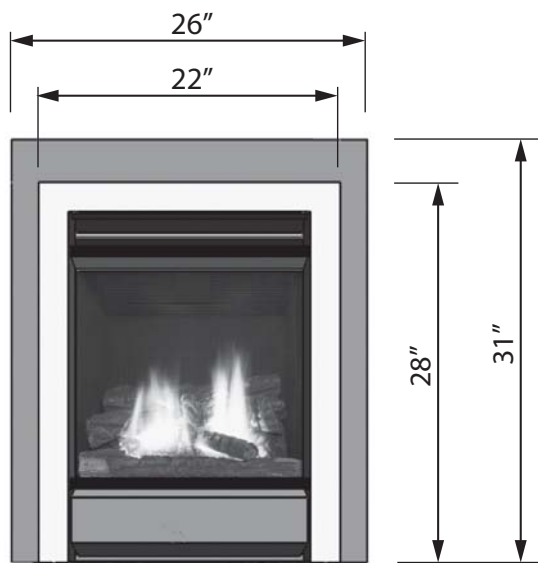

**Dimensions & Clearances— Insert dimensions for 2 engine configurations
—non-combustible installations ONLY**

545 Clearview Front

583CPB Closure Plate (optional)