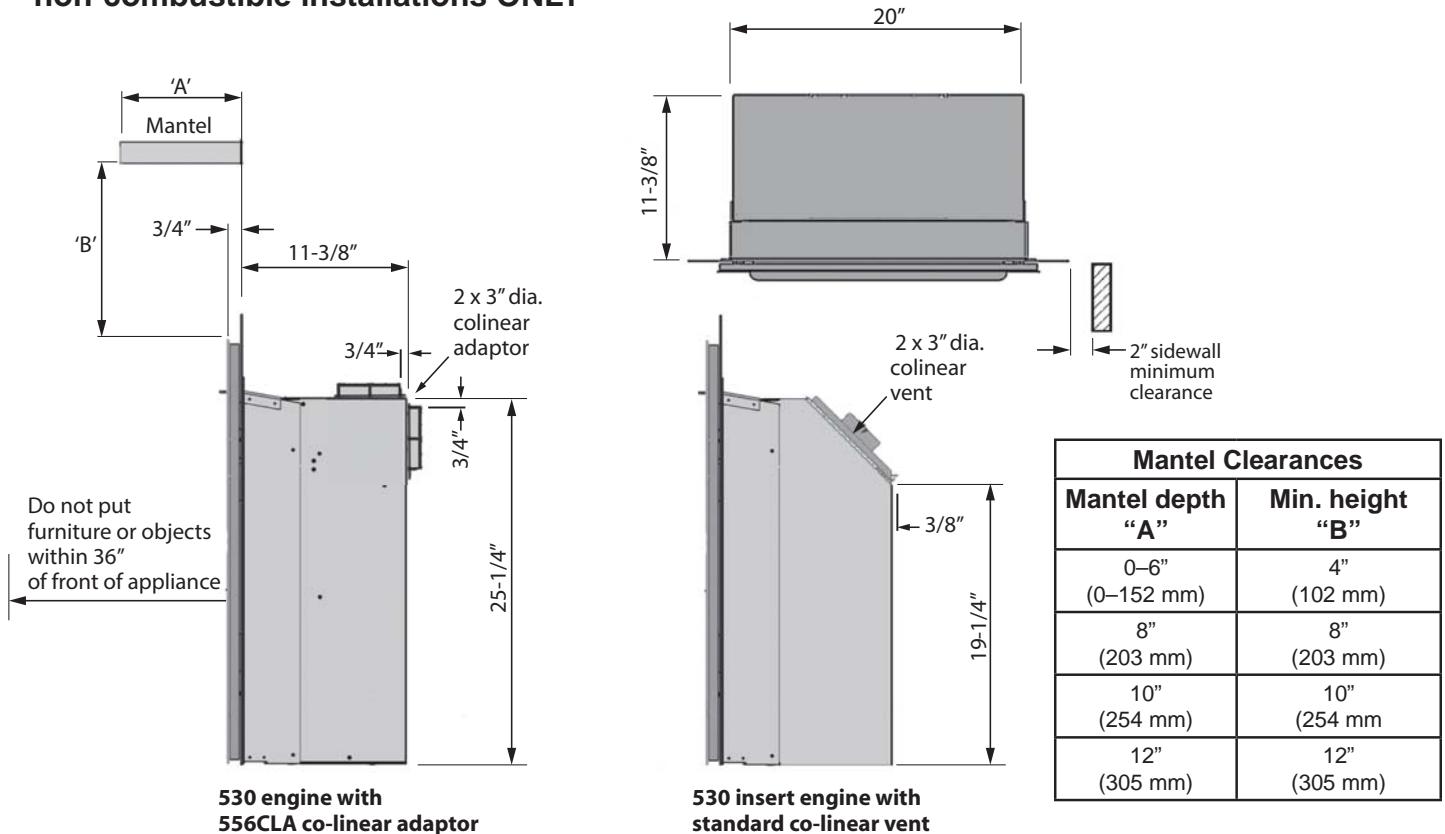

**Dimensions & Clearances— Insert dimensions for 2 engine configurations
—non-combustible installations ONLY**

545 Clearview Front

583CPB Closure Plate (optional)