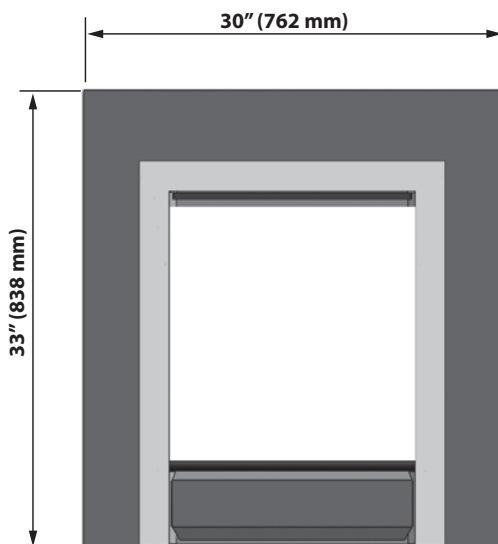

**Dimensions & Clearances— Insert dimensions for 2 engine configurations
—non-combustible installations ONLY**

545 Clearview Front

583CPB Closure Plate (optional)