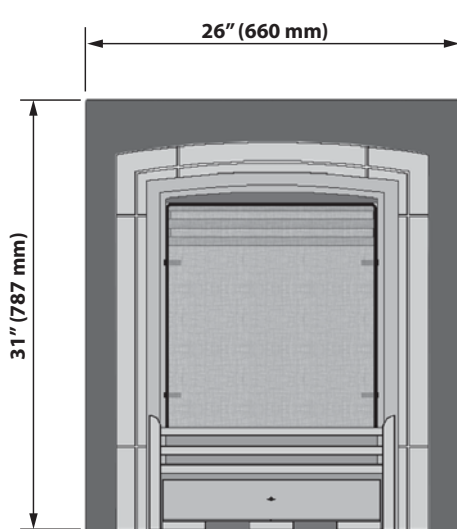

**Dimensions & Clearances— Insert dimensions for 2 engine configurations
—non-combustible installations ONLY**

582CPB or 583CPB Closure Plate (required)

582CPB Closure Plate

583CPB Closure Plate