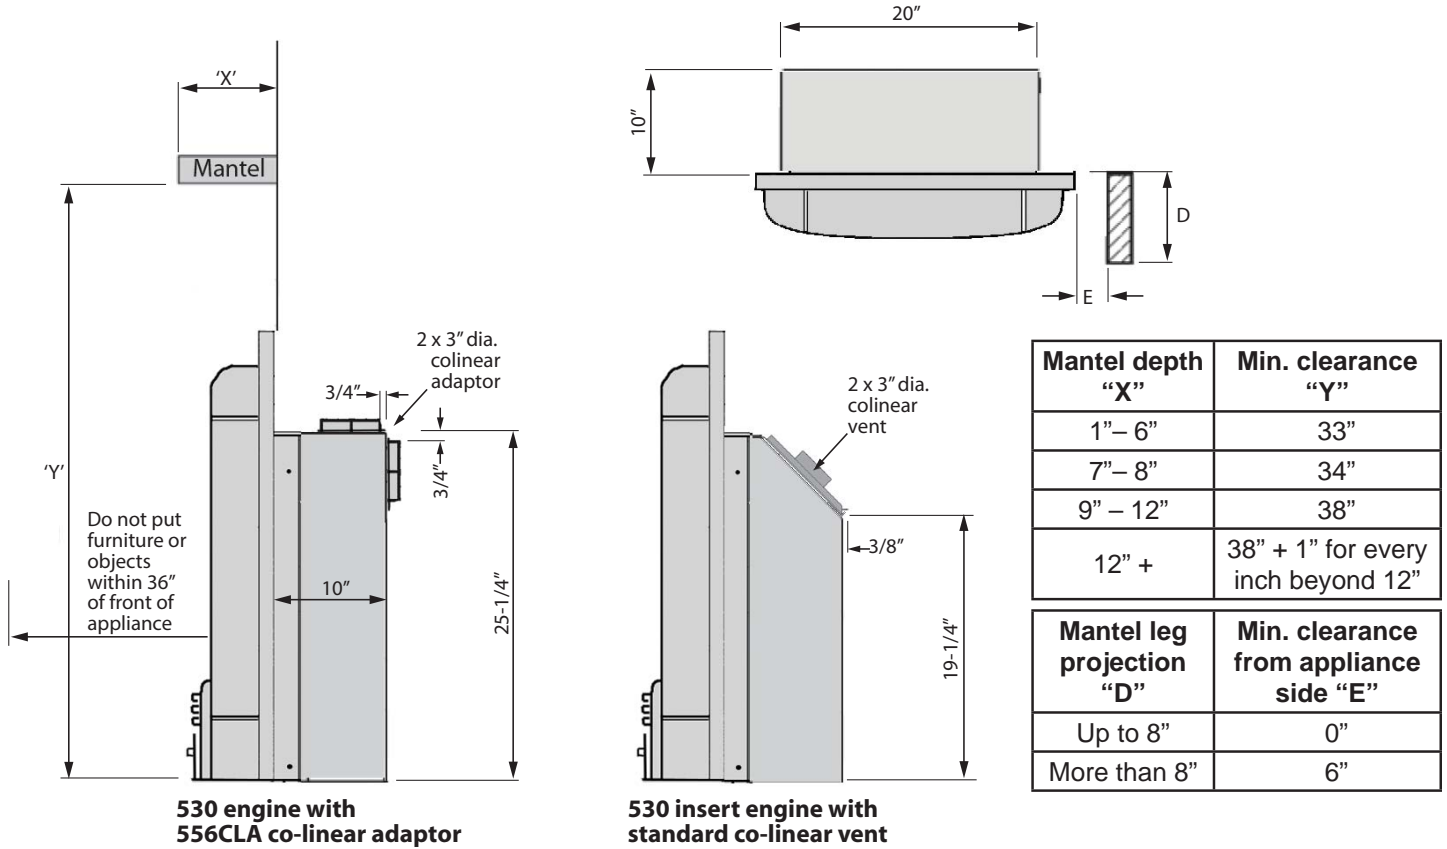

**Dimensions & Clearances— Insert dimensions for 2 engine configurations
—non-combustible installations ONLY**

582CPB or 583CPB Closure Plate (required)

582CPB Closure Plate

583CPB Closure Plate