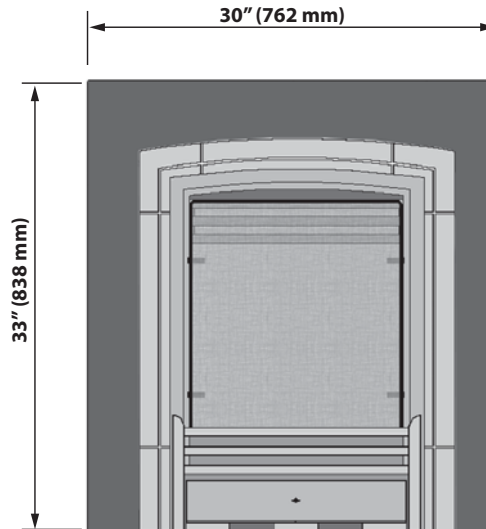

**Dimensions & Clearances— Insert dimensions for 2 engine configurations
—non-combustible installations ONLY**

582CPB or 583CPB Closure Plate (required)

582CPB Closure Plate

583CPB Closure Plate