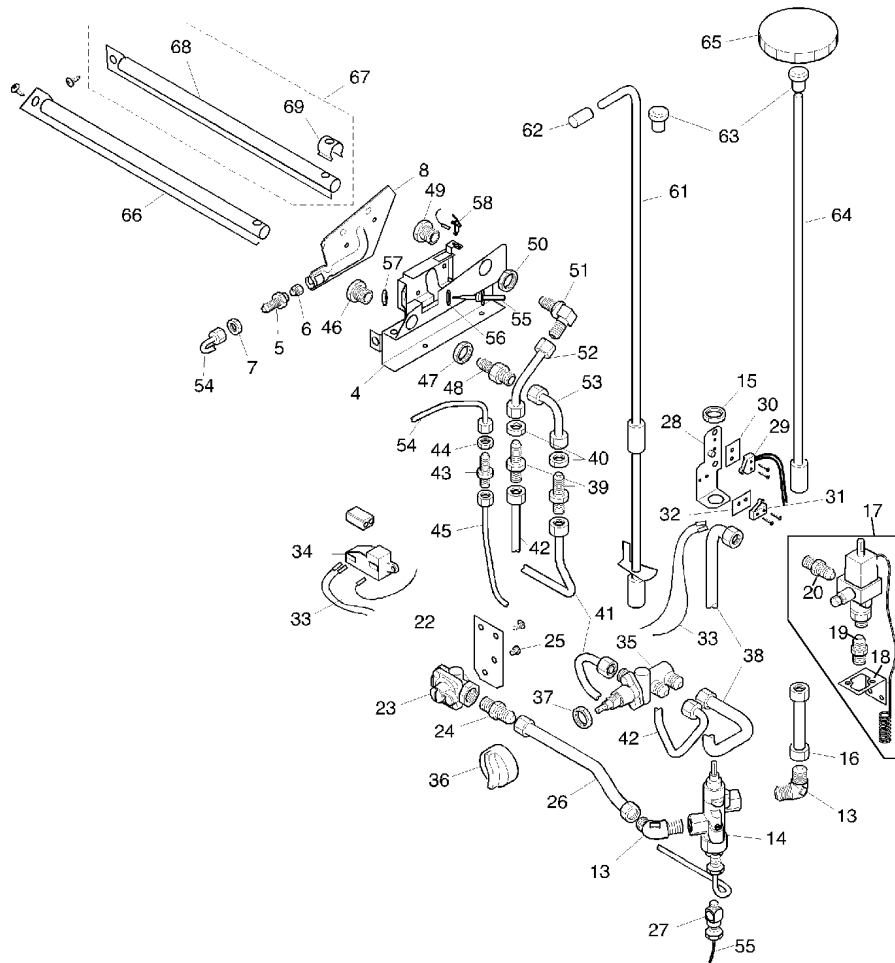

KEY #	NAME	AMOUNT	PART #
1	Toggle catch	3	563649
2	Port cover	1	563659
3	Pressure relief unit	2	524089
4	Pilot burner support unit	1	563679
5	Injector carrier - pilot	1	558339
6	Injector - pilot <i>Natural gas appliances</i>	1	558349
	Injector - pilot <i>Propane appliances</i>	1	561659
7	Lock nut	1	524149
8	Pilot & cross lighting burner	1	558289
9	Support bracket	1	563689
10	Log & burner support unit - <i>Natural gas appliances</i>	1	563699
	Log & burner support unit - <i>Propane appliances</i>	1	563709
11	Rear burner support bracket - <i>Natural gas appliances</i>	1	563719
11A	Rear burner support bracket - <i>Propane appliances</i>	1	563729
12	Front log support	1	563739
13	Elbow connector	2	544519
14	Control valve	1	563759
15	Lock nut	1	502739
16	Pipe - Control valve to thermostat	1	563769
17	Thermostat unit	1	567009
18	Thermostat bracket	1	563789
19	Straight connector - Thermostat inlet	1	539639
20	Straight connector - Thermostat outlet	1	563799
21	Burner selector support unit	1	563809
22	Regulator support bracket	1	563819
23	Regulator - <i>Natural gas appliances</i>	1	563829
	Regulator - <i>Propane appliances</i>	1	563839
24	Straight connector - Regulator outlet	1	544529
25	Screw - Regulator fixing	2	548609
26	Pipe - Regulator to control valve	1	563849
27	Thermocouple interrupter	1	522389
28	Microswitch bracket	1	563859
29	Microswitch & wires (Upper) - Thermo couple current interrupter	1	563869
30	Insulation pad	1	554999
31	Microswitch	1	540959