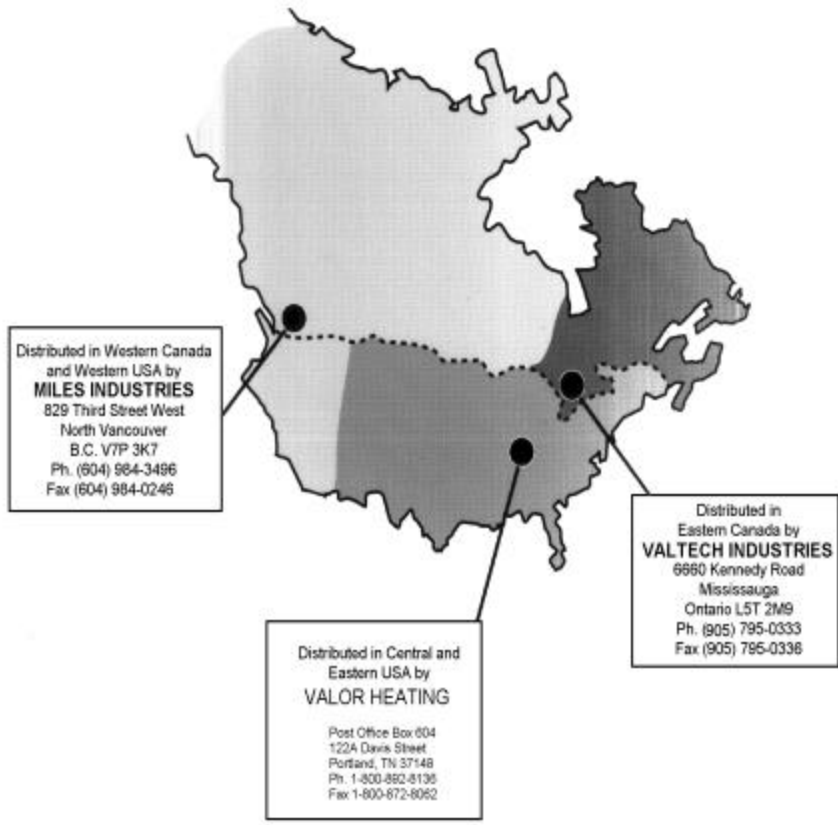

Legend Ultra

DIRECT VENT ZERO CLEARANCE FIREPLACES

MODELS 837AN

837AP

REPAIR PARTS LIST

Manufactured by **Valor HEATING**,
Birmingham, England

Because our policy is one of constant development and improvement, details may vary slightly from those given in this publication.
Vous pourrez vous procurer un exemplaire en langue Française de cette brochure chez votre concessionnaire
© Valor Heating