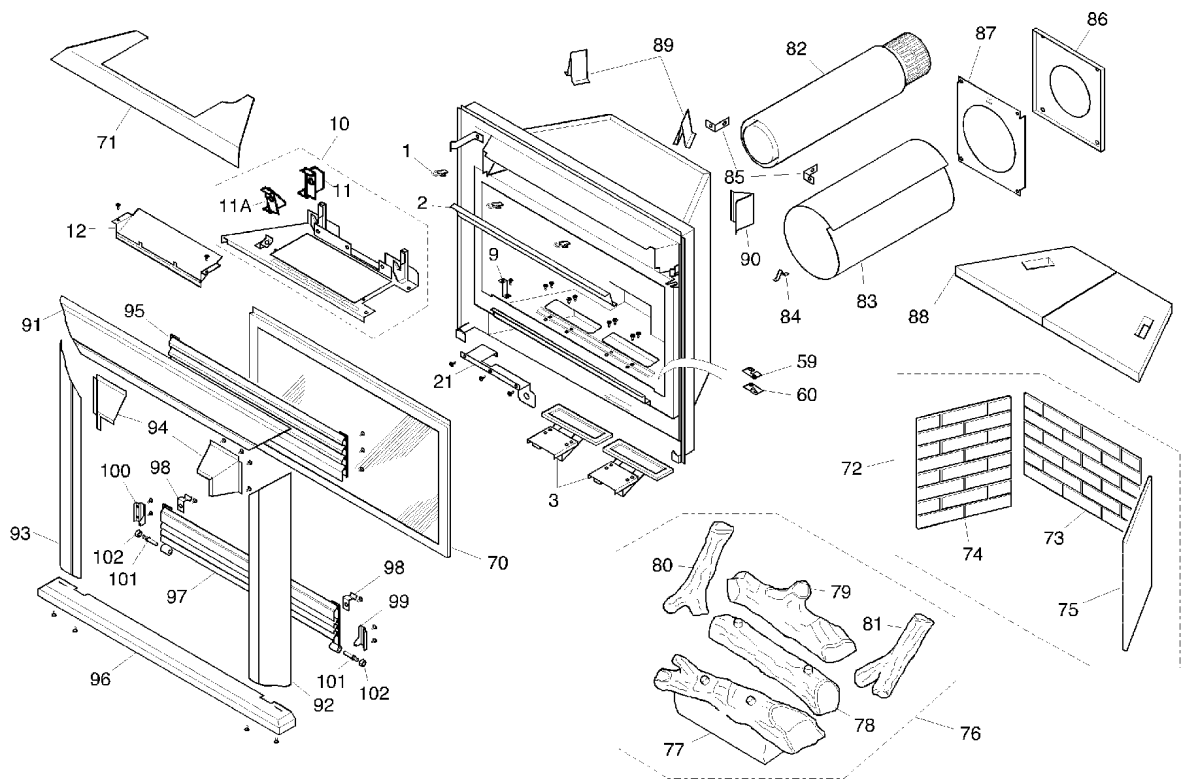

KEY #	NAME	AMOUNT	PART #
1	Toggle catch	3	563649
2	Port cover	1	563659
3	Pressure relief unit	2	524089
4	Pilot burner support unit	1	563679
5	Injector carrier - pilot	1	558339
6	Injector - pilot <i>Natural gas appliances</i>	1	558349
	Injector - pilot <i>Propane appliances</i>	1	561659
7	Lock nut	1	524149
8	Pilot & cross lighting burner	1	558289
9	Support bracket	1	563689
10	Log & burner support unit - <i>Natural gas appliances</i>	1	563699
	Log & burner support unit - <i>Propane appliances</i>	1	563709
11	Rear burner support bracket - <i>Natural gas appliances</i>	1	563719
11A	Rear burner support bracket - <i>Propane appliances</i>	1	563729
12	Front log support	1	563739
13	Elbow connector	2	544519
14	Control valve	1	563759
15	Lock nut	1	502739
16	Pipe - Control valve to thermostat	1	563769
17	Thermostat unit	1	567009
18	Thermostat bracket	1	563789
19	Straight connector - Thermostat inlet	1	539639
20	Straight connector - Thermostat outlet	1	563799
21	Burner selector support unit	1	563809
22	Regulator support bracket	1	563819
23	Regulator - <i>Natural gas appliances</i>	1	563829
	Regulator - <i>Propane appliances</i>	1	563839
24	Straight connector - Regulator outlet	1	544529
25	Screw - Regulator fixing	2	548609
26	Pipe - Regulator to control valve	1	563849
27	Thermocouple interrupter	1	522389
28	Microswitch bracket	1	563859
29	Microswitch & wires (Upper) - Thermo couple current interrupter	1	563869
30	Insulation pad	1	554999
31	Microswitch	1	540959