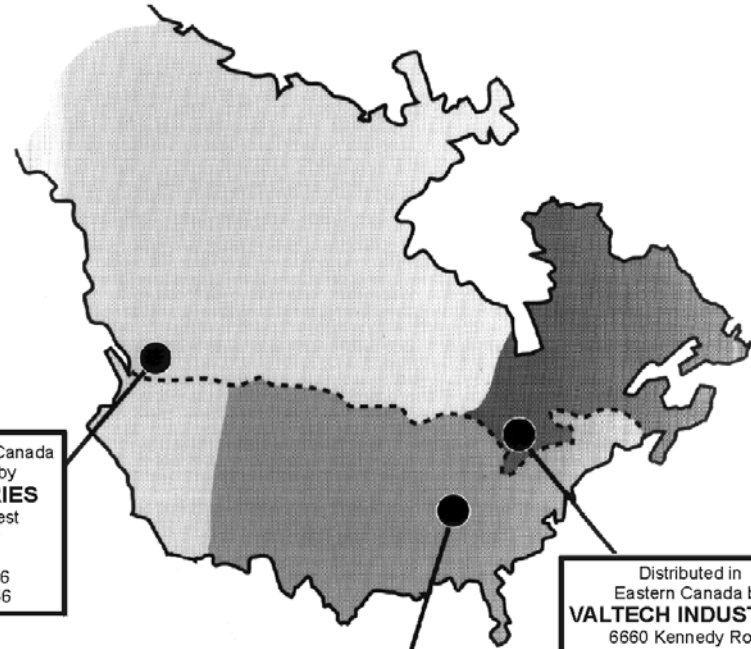

REPAIR PARTS LIST

For

MODELS 737XN & 737XP

Manufactured by

Valor Heating,
Birmingham, England

Distributed In Western Canada
and Western USA by
MILES INDUSTRIES
829 Third Street West
North Vancouver
B.C. V7P 3K7
Ph. (604) 984-3496
Fax (604) 984-0246