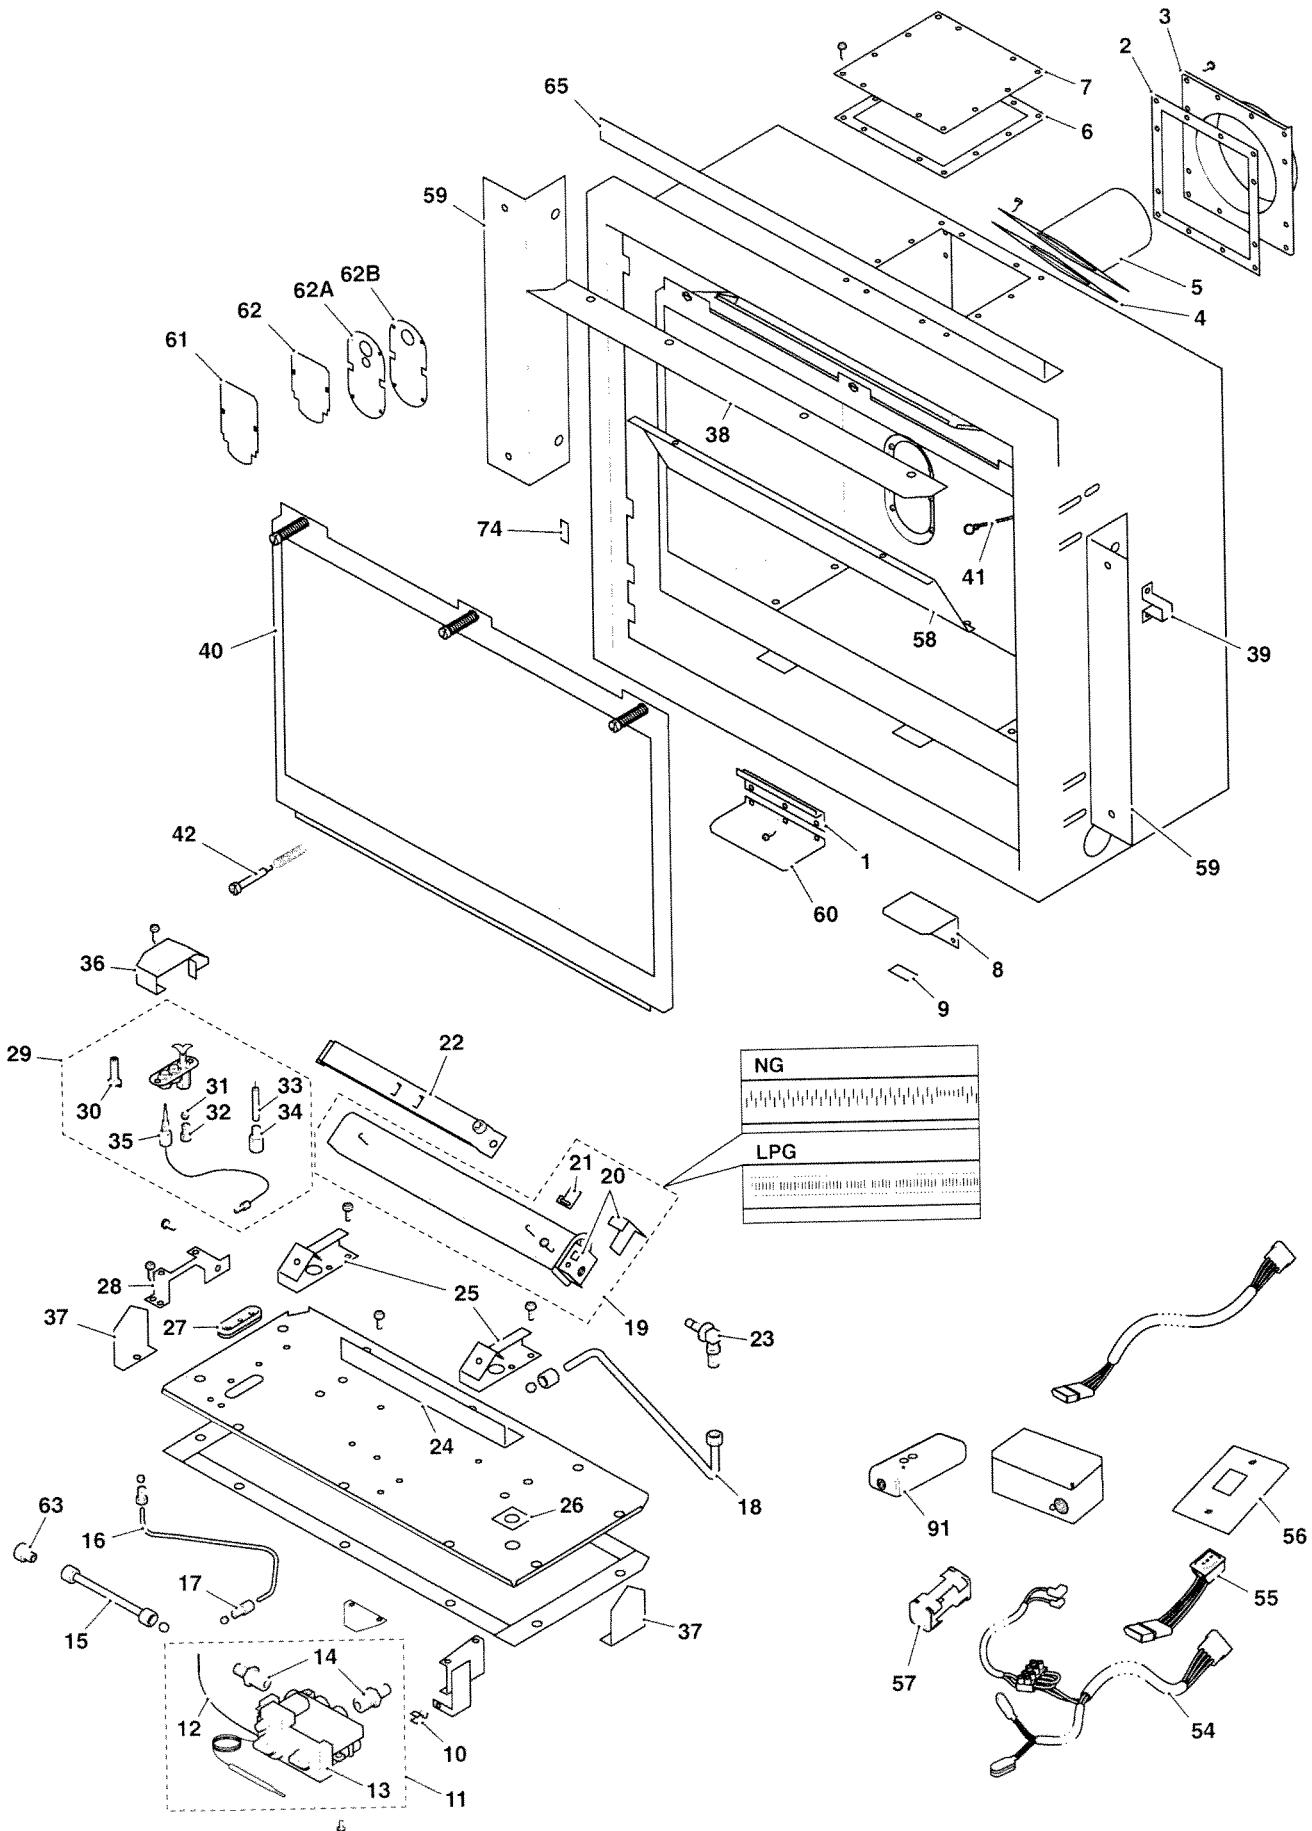

KEY #	PART NAME	QTY	PART #
70	Push-on grip washer <i>For standard fascia #601SFB</i>	2	534419
71	Finger grip <i>For standard fascia #601SFB</i>	1	561959
72	Left side channel <i>For standard fascia #601SFB</i>	1	574429
73	Right side channel <i>For standard fascia #601SFB</i>	1	574439
74	Magnet counterplate <i>For standard fascia #601SFB</i>	2	574449
75	Hinge spacer <i>For standard fascia #601SFB</i>	2	574459
76	Hinge stud <i>For standard fascia #601SFB</i>	2	574469
77	Bottom casting unit <i>For cast iron fascia #602CFB</i>	1	574479
78	Bottom right side hanging bracket <i>For cast iron fascia #602CFB</i>	1	574489
79	Bottom left side hanging bracket <i>For cast iron fascia #602CFB</i>	1	574499
80	Door hinge bolt <i>For cast iron fascia #602CFB</i>	1	574509
81	Washer – Hinge bolt <i>For cast iron fascia #602CFB</i>	1	532529
82	Top casting unit <i>For cast iron fascia #602CFB</i>	1	574519
83	Top left side hanging bracket <i>For cast iron fascia #602CFB</i>	1	574529
84	Top right side hanging bracket <i>For cast iron fascia #602CFB</i>	1	574539

KEY #	PART NAME	QTY	PART #
85	Top/bottom trim	1 or 2	
	Black <i>For outer trim #603FSK & 605FSK</i>		574549
86	Champagne <i>For outer trim #604FSK & 606FSK</i>	1	574599
	Left side trim		
87	Black <i>For outer trim #603FSK</i>	1	574559
	Champagne <i>For outer trim #604FSK</i>		574609
88	Right side trim	1	
	Black <i>For outer trim #603FSK</i>		574569
89	Champagne <i>For outer trim #604FSK</i>	2	574619
	Trim fixing bracket <i>For outer trims #603FSK, #604FSK, #605FSK, #606FSK</i>		574579
90	Corner connection plate <i>For outer trims #603FSK, #604FSK, #605FSK, #606FSK</i>	2 or 4	574589
	Side trim		
91	Black <i>For outer trim #605FSK</i>	2	574629
	Champagne <i>For outer trim #606FSK</i>		574639
92	Remote control hand unit	1	569409
93	Vent pipe & terminal <i>For Terminal kit #551DVK</i>	1	569349
94	Wall plate <i>For Terminal kit #551DVK</i>	2	569359
95	Wall shield (Flat) <i>For Terminal kit #551DVK</i>	2	569369
-	Installation manual	1	
	<i>For Models 535</i>		574209
	<i>For Models 534</i>		574349

Manufactured by Miles Industries Ltd, British Columbia, Canada