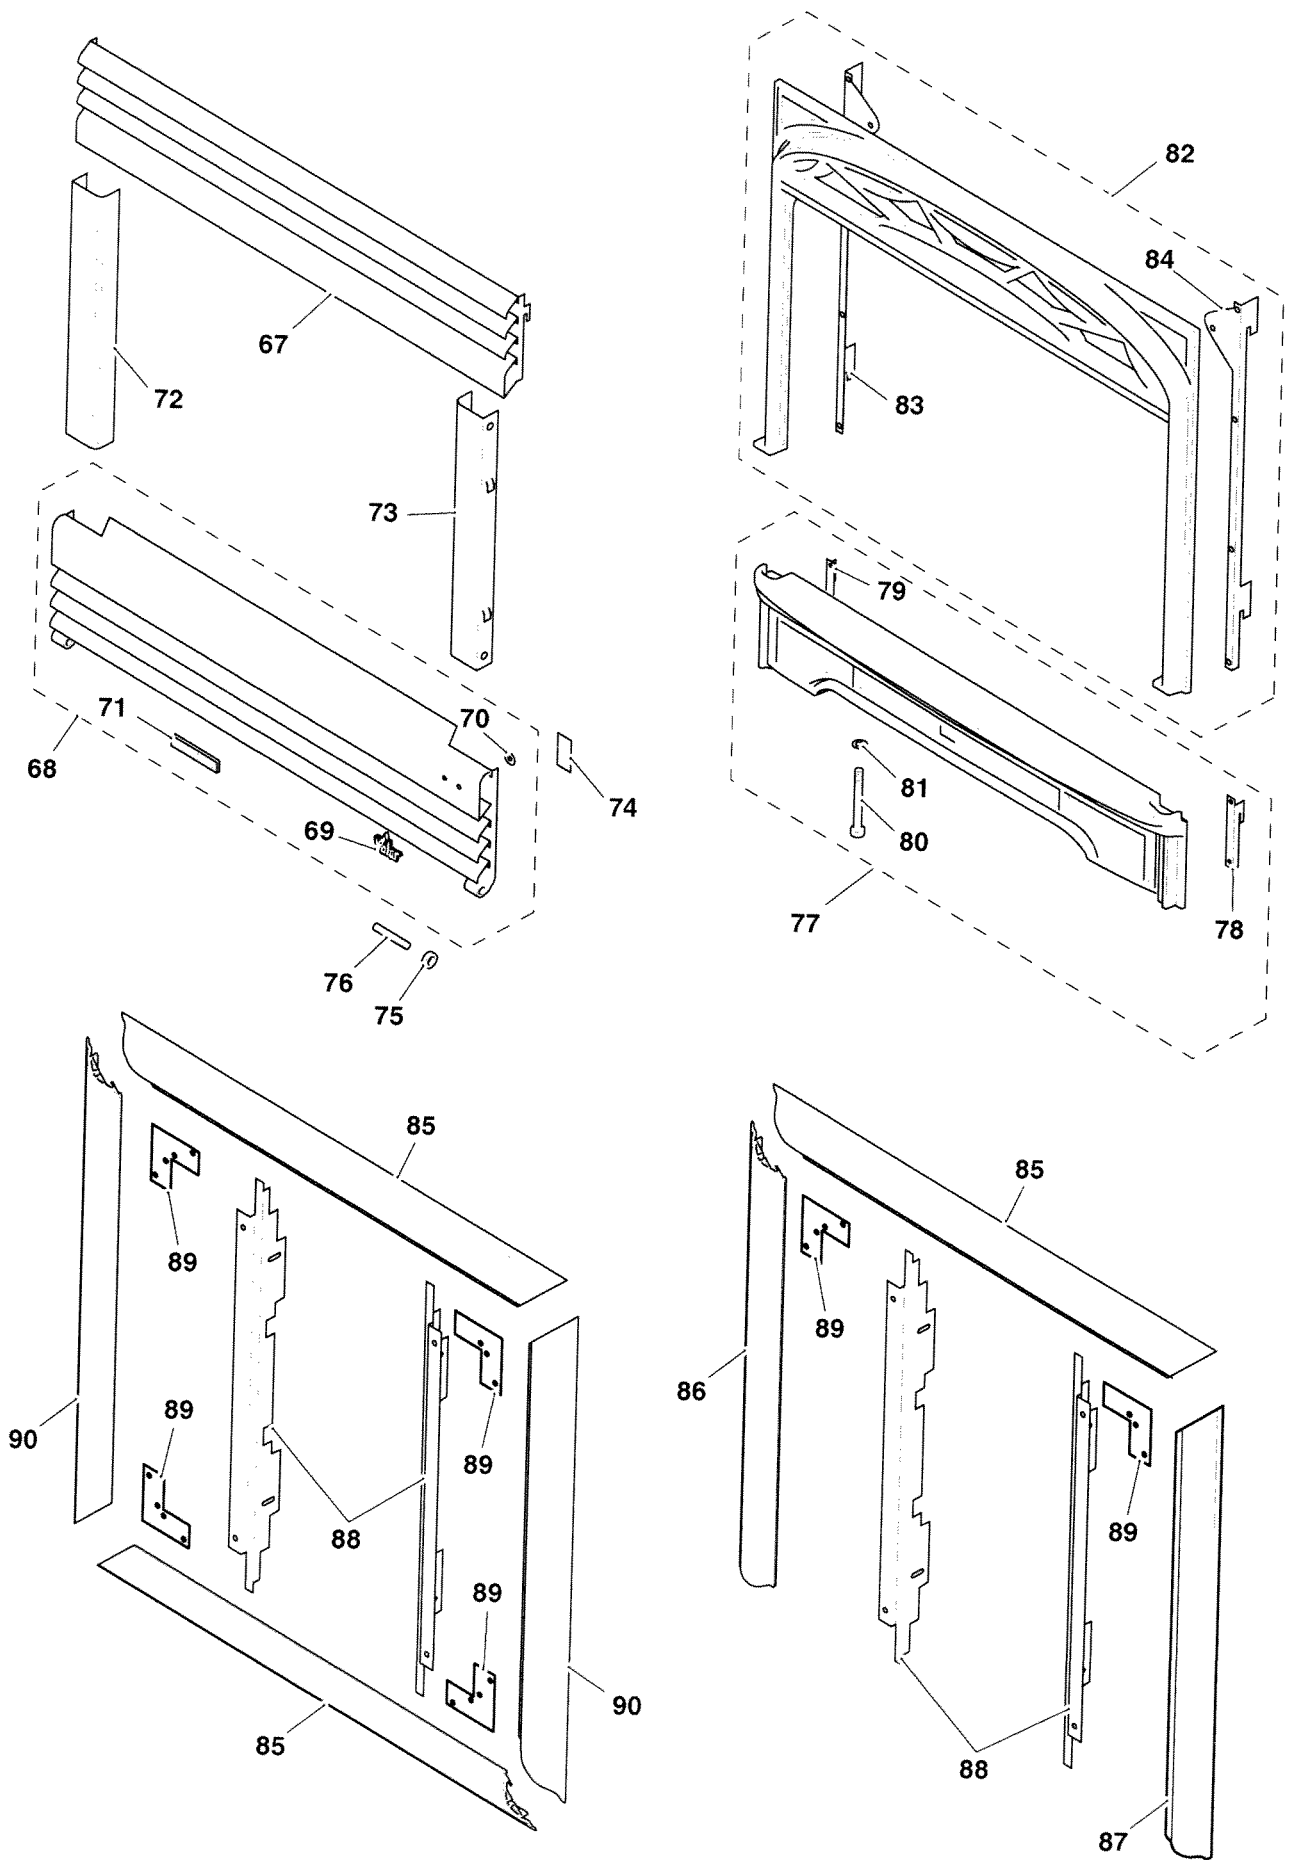

Manufactured by Miles Industries Ltd, British Columbia, Canada