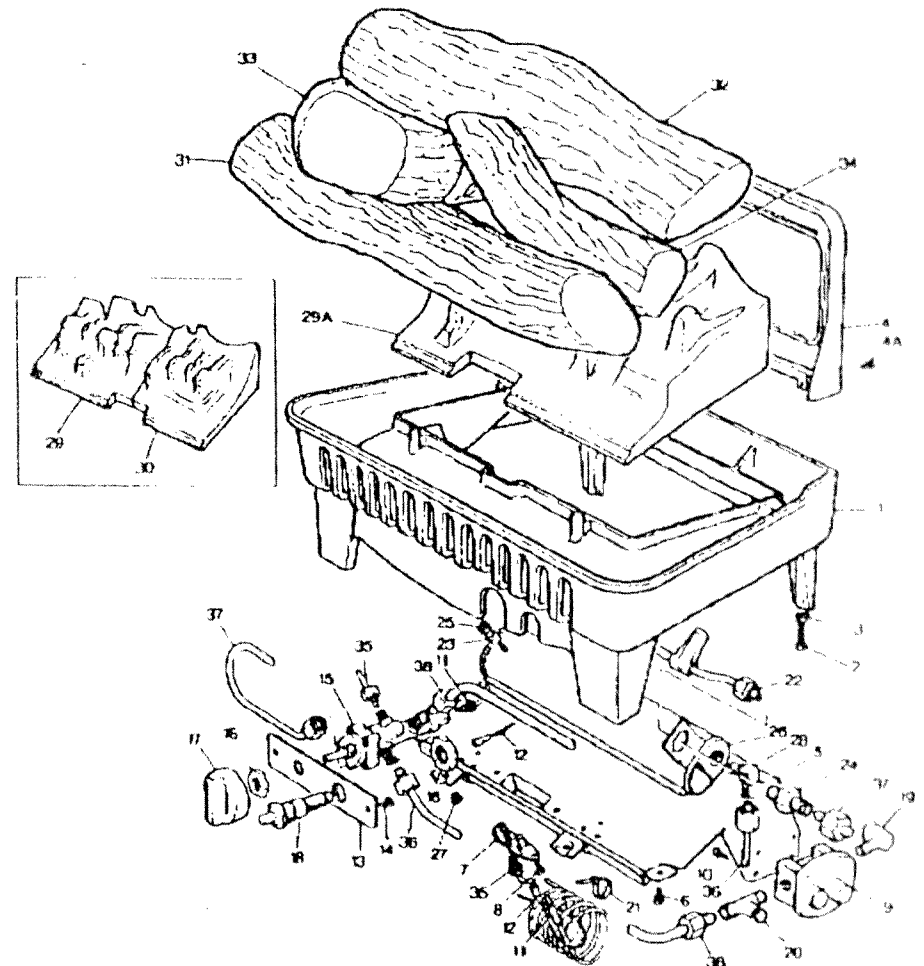

GOODS 77/01

Key No.	Description	Part No.	Quantity per Appliance Model	
			484AN	485AN
1	Basket-Casting	552589A 552349A	1	1
2	Screw - Height Adjustment	534669A	2	2
3	Nut - Height Adjustment Locking	534679A	2	2
4	Backplate Casting	552599A 552359A	1	1
4A	Screw - Back Clamping	535569A	2	2
5	Ceramic Support Rail Unit	552609A 552369A	1	1
6	Screw 5mm x 8mm	543719A	4	4
7	Assembly - Pilot and Electrode	551149A	1	1
8	Screw #8 x 1/4" Tapping	511569A	2	2
9	Regulator	548729A 551219A	1	1
10	Screw # 6 x 1/4" Taprite 32 Tpi	548609A	4	4
11	Thermocouple	551179A	1	1
12	Lead - Electrode	552379A	1	1
13	Bracket - Gas Tap	552389A	1	1
14	Screw 3mm x 6mm	547299A	2	2
15	Gas Tap	552399A	1	1
16	Lock Nut	502739A	1	1
17	Control Knob	552409A	1	1
18	Piezo Generator	548859A	1	1
19	Elbow	503519A	1	1
20	T Piece Pressure Test Point	503399A	1	1
21	Tie Cable	547699A	1	1
22	Burner Flame Effect	553499A 553509A	1	1
23	Spacer	552429A	1	1
24	Restrictor - Flame Burner Inlet	554139A 554149A	1	1
25	Nut 5mm	532779A	1	1
26	Burner - Main	552629A 552449A	1	1
27	Nut 5mm	532779A	2	2
28	Elbow - Main Burner Injector	553519A 552459A	1	1
29A	Part - Ceramic Support	552649A	1	1
29	Part - Ceramic Support L.H.	552469A	1	1
30	Part - Ceramic Support R.H.	552479A	1	1
31	Log No. 1	552859A 553529A	1	1
32	Log No. 2	552669A 552499A	1	1
33	Log No. 3	553539A	1	1

Key No.	Description	Part No.	Quantity per Appliance Model	
			484AN	485AN
34	Log No. 4	553549A 553559A	1	1
35	Pipe Assembly - Tap to Pilot	552579A	1	1
36	Pipe Assembly - Tap to Main Burner	552539A	1	1
37	Pipe Assembly - Tap to Flame Burner	552549A	1	1
38	Pipe Assembly - Tap to Test	552559A	1	1