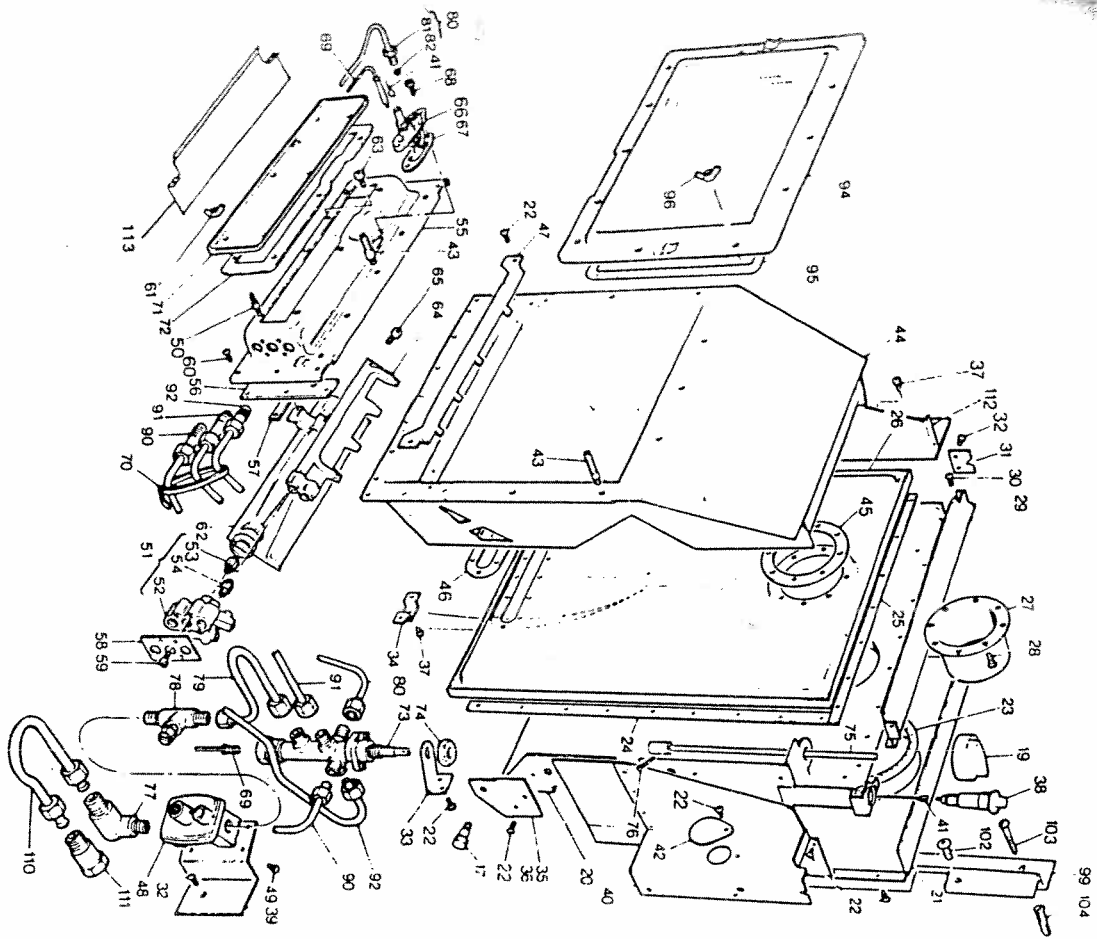

Key No.	Description	Part No.	Quantity per Appliance	Key No.	Description	Part No.	Quantity per Appliance
1	Outer Rear Frame	551519	1	32	Screw 5mm x 10mm	533329	3
2	Control Position Indicator Pin	530939	1	33	Control Valve Bracket	551019	1
3	Hood Unit	549929	1	34	Back Panel Spacer	550799	1
4	Screw # 8 x 3/8" Black	534629	18	35	Outer Frame Bottom Fixing Bracket - Right Side	550809	1
5	Hood Top Heatshield	549059	1	36	Outer Frame Bottom Fixing Bracket - Left Side	550819	1
6	Spacer - Hood Top Heatshield	549069	3	37	Screw # 8 x 3/8 Zinc Plated	511569	11
7	Screw # 8 x 1/2" Black	548989	3	38	Piezo Electric Ignition Generator	548859	1
8	Rear Frame Locator - Short	549809	1	39	Regulator Bracket	551049	1
9	Rear Frame Locator - Long	549819	1	40	Ignition Generator Shield Unit	551409	1
10	Left Side Panel	551529	1	41	Piezo Electric Ignition Lead	551169	1
11	Right Side Panel	551539	1	42	Generator Shield Access Cover	549299	1
12	Upper Front Heatshield	547509	1	43	Stud 5mm thread - Long	549319	12
13	Hearth Fender and Apron Unit	551549	1	44	Firebox Unit	549309	1
14	Brass Andiron	549029	2	45	Seal - Vent Port	549329	1
15	Screw 5mm x 8mm Tapite	534719	4	46	Seal - Firebox Air Inlet	549339	1
16	Washer External Star 5mm	515509	4	47	Log Front Support Bar	551029	1
17	Knurled Head Screw	549109	2	48	Gas Pressure Regulator	551219	1
18	Window Surround Trim Unit	549119	1	49	Screw # 6 x 1/4" Tapite 32l.p.i.	548609	4
19	Control Knob	548519	1	50	Stud 5mm thread - Short	550829	6
20	Back Panel Unit	551009	1	51	Burner Inlet Block and Injector Unit (Includes Keys 52 through 54)	555451	1
21	Rear Cooler Plate	551399	1	52	Burner Inlet Block	551069	1
22	Screw 4mm x 10mm Supadrive C.A.	513509	44	53	Gas Injector - Main Burner	555469	2
23	Sealing Ring - Back Panel/Cooler Plate	549799	1	54	Gas Injector - Decorative Flame Burner	554381	2
24	Seal - Air Duct Box - Sides	549179	2	55	Burner Box Unit	554535	1
25	Seal - Air Duct Box - Top & Bottom	549189	2	56	Seal - Burner Box Sides	549549	2
26	Air Duct Box	550999	1	57	Seal - Burner Box Bottom	549559	1
27	Vent Collar	551659	1	58	Seal - Burner Inlet Block	551109	1
28	Screw 4mm x 10mm	549219	20	59	Screw - 4mm x 8mm Tapite Nickel Plated	551119	4
29	Rear Heat Shield	549229	1	60	Screw - 4mm x 10mm Black	550929	13
30	Screw 3mm x 6mm Tapite	547299	4	61	Wing Nut - 5mm - Black	550919	6
31	Outer Frame Top Location Bracket	549239	1	62	Main Burner	554959	1