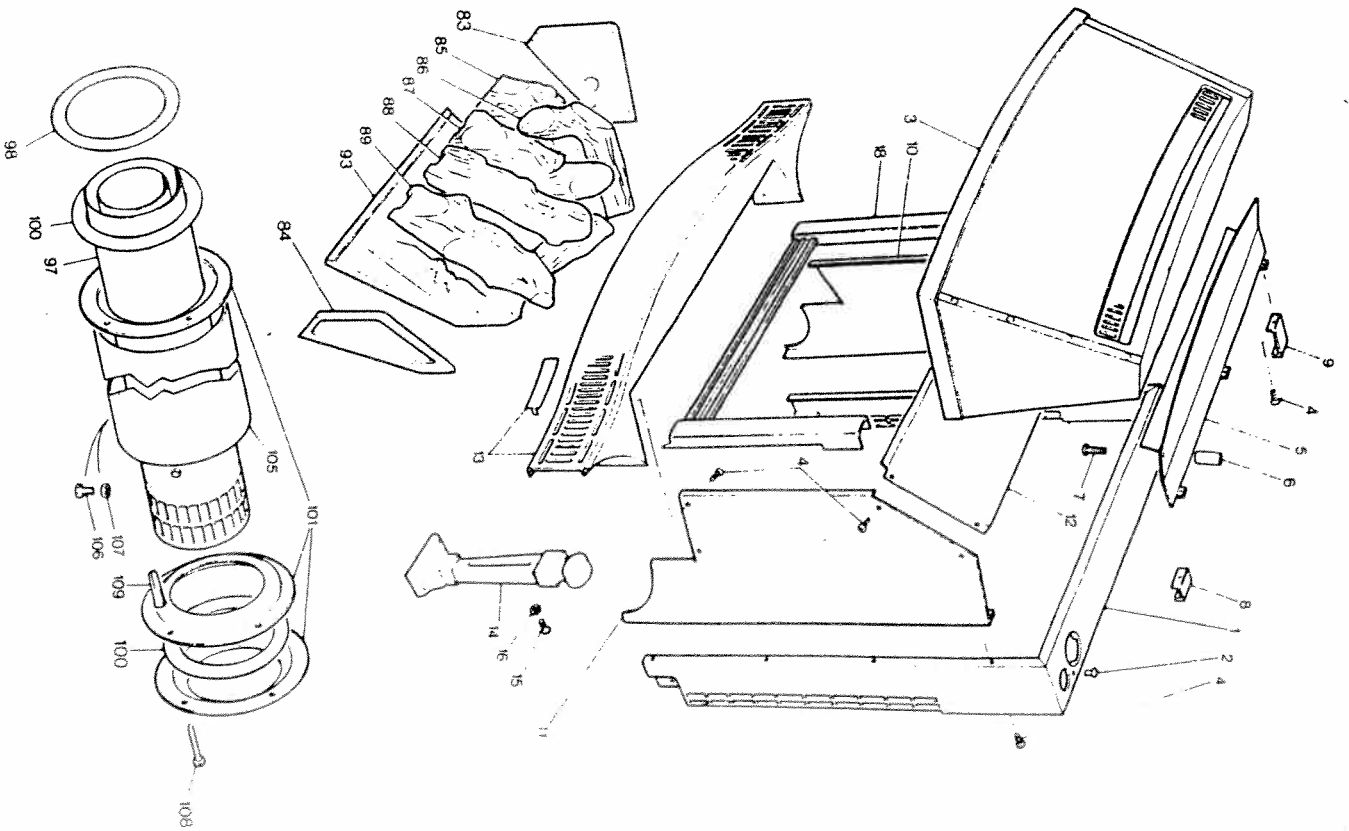

Key No.	Description	Part No.	Quantity per Appliance	Key No.	Description	Part No.	Quantity per Appliance
1	Outer Rear Frame	551519	1	32	Screw 5mm x 10mm	533329	3
2	Control Position Indicator Pin	530939	1	33	Control Valve Bracket	551019	1
3	Hood Unit	549929	1	34	Back Panel Spacer	550799	1
4	Screw # 8 x 3/8" Black	534629	18	35	Outer Frame Bottom Fixing Bracket - Right Side	550809	1
5	Hood Top Heatshield	549059	1	36	Outer Frame Bottom Fixing Bracket - Left Side	550819	1
6	Spacer - Hood Top Heatshield	549069	3	37	Screw # 8 x 3/8 Zinc Plated	511569	11
7	Screw # 8 x 1/2" Black	548989	3	38	Piezo Electric Ignition Generator	548859	1
8	Rear Frame Locator - Short	549809	1	39	Regulator Bracket	551049	1
9	Rear Frame Locator - Long	549819	1	40	Ignition Generator Shield Unit	551409	1
10	Left Side Panel	551529	1	41	Piezo Electric Ignition Lead	551169	1
11	Right Side Panel	551539	1	42	Generator Shield Access Cover	549299	1
12	Upper Front Heatshield	547509	1	43	Stud 5mm thread - Long	549319	12
13	Hearth Fender and Apron Unit	551549	1	44	Firebox Unit	549309	1
14	Brass Andiron	549029	2	45	Seal - Vent Port	549329	1
15	Screw 5mm x 8mm Tapite	534719	4	46	Seal - Firebox Air Inlet	549339	1
16	Washer External Star 5mm	515509	4	47	Log Front Support Bar	551029	1
17	Knurled Head Screw	549109	2	48	Gas Pressure Regulator	551219	1
18	Window Surround Trim Unit	549119	1	49	Screw # 6 x 1/4" Tapite 32l.p.i.	548609	4
19	Control Knob	548519	1	50	Stud 5mm thread - Short	550829	6
20	Back Panel Unit	551009	1	51	Burner Inlet Block and Injector Unit (Includes Keys 52 through 54)	555451	1
21	Rear Cooler Plate	551399	1	52	Burner Inlet Block	551069	1
22	Screw 4mm x 10mm Supadrive C.A.	513509	44	53	Gas Injector - Main Burner	555469	2
23	Sealing Ring - Back Panel/Cooler Plate	549799	1	54	Gas Injector - Decorative Flame Burner	554381	2
24	Seal - Air Duct Box - Sides	549179	2	55	Burner Box Unit	554535	1
25	Seal - Air Duct Box - Top & Bottom	549189	2	56	Seal - Burner Box Sides	549549	2
26	Air Duct Box	550999	1	57	Seal - Burner Box Bottom	549559	1
27	Vent Collar	551659	1	58	Seal - Burner Inlet Block	551109	1
28	Screw 4mm x 10mm	549219	20	59	Screw - 4mm x 8mm Tapite Nickel Plated	551119	4
29	Rear Heat Shield	549229	1	60	Screw - 4mm x 10mm Black	550929	13
30	Screw 3mm x 6mm Tapite	547299	4	61	Wing Nut - 5mm - Black	550919	6
31	Outer Frame Top Location Bracket	549239	1	62	Main Burner	554959	1