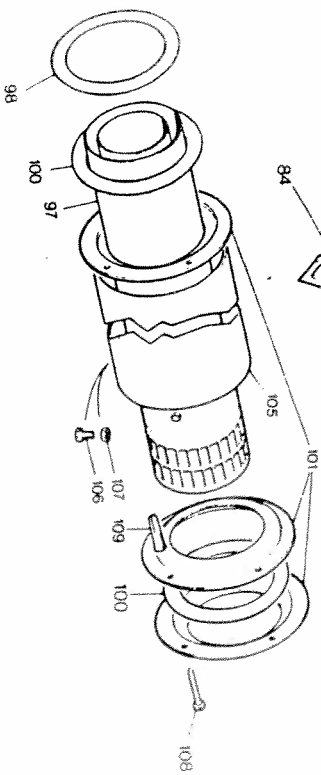

Key No.	Description	Part No.	Quantity per Appliance	Key No.	Description	Part No.	Quantity per Appliance
1	Outer Rear Frame	551519	1	32	Screw 5mm x 10mm	533329	3
2	Control Position Indicator Pin	530939	1	33	Control Valve Bracket	551019	1
3	Hood Unit	549929	1	34	Back Panel Spacer	550799	1
4	Screw # 8 x 3/8" Black	534629	18	35	Outer Frame Bottom Fixing Bracket - Right Side	550809	1
5	Hood Top Heatshield	549059	1	36	Outer Frame Bottom Fixing Bracket - Left Side	550819	1
6	Spacer - Hood Top Heatshield	549069	3	37	Screw # 8 x 3/8 Zinc Plated	511569	11
7	Screw # 8 x 1/2" Black	548989	3	38	Piezo Electric Ignition Generator	548859	1
8	Rear Frame Locator - Short	549809	1	39	Regulator Bracket	551049	1
9	Rear Frame Locator - Long	549819	1	40	Ignition Generator Shield Unit	551409	1
10	Left Side Panel	551529	1	41	Piezo Electric Ignition Lead	551169	1
11	Right Side Panel	551539	1	42	Generator Shield Access Cover	549299	1
12	Upper Front Heatshield	547509	1	43	Stud 5mm thread - Long	549319	12
13	Hearth Fender and Apron Unit	551549	1	44	Firebox Unit	549309	1
14	Brass Andiron	549029	2	45	Seal - Vent Port	549329	1
15	Screw 5mm x 8mm Tapite	534719	4	46	Seal - Firebox Air Inlet	549339	1
16	Washer External Star 5mm	515509	4	47	Log Front Support Bar	551029	1
17	Knurled Head Screw	549109	2	48	Gas Pressure Regulator	551219	1
18	Window Surround Trim Unit	549119	1	49	Screw # 6 x 1/4" Tapite 32l.p.i.	548609	4
19	Control Knob	548519	1	50	Stud 5mm thread - Short	550829	6
20	Back Panel Unit	551009	1	51	Burner Inlet Block and Injector Unit (Includes Keys 52 through 54)	555451	1
21	Rear Cooler Plate	551399	1	52	Burner Inlet Block	551069	1
22	Screw 4mm x 10mm Supadrive C.A.	513509	44	53	Gas Injector - Main Burner	555469	2
23	Sealing Ring - Back Panel/Cooler Plate	549799	1	54	Gas Injector - Decorative Flame Burner	554381	2
24	Seal - Air Duct Box - Sides	549179	2	55	Burner Box Unit	554535	1
25	Seal - Air Duct Box - Top & Bottom	549189	2	56	Seal - Burner Box Sides	549549	2
26	Air Duct Box	550999	1	57	Seal - Burner Box Bottom	549559	1
27	Vent Collar	551659	1	58	Seal - Burner Inlet Block	551109	1
28	Screw 4mm x 10mm	549219	20	59	Screw - 4mm x 8mm Tapite Nickel Plated	551119	4
29	Rear Heat Shield	549229	1	60	Screw - 4mm x 10mm Black	550929	13
30	Screw 3mm x 6mm Tapite	547299	4	61	Wing Nut - 5mm - Black	550919	6
31	Outer Frame Top Location Bracket	549239	1	62	Main Burner	554959	1