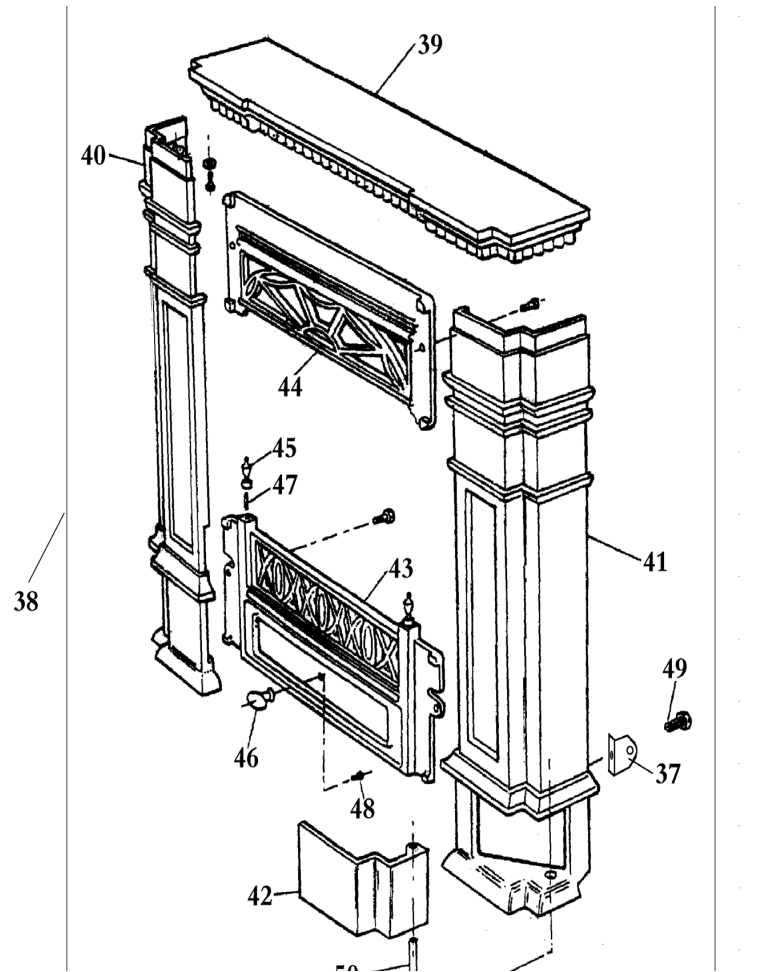

© Valor Heating

Key	Description	Part #	Quantity per appliance	
			276N	276P
1	Bottom Heatshield Support	559169	1	1
2	Support - Burners and Log	540569 559389	1 -	- 1
3	Pilot Unit Bracket	540629	1	1
4	Pilot & Ignition Unit	503329 509099	1 -	- 1
5	Burner Pipe, Injector & Pressure Tapping Unit	559179 559399	1 -	- 1
6	Burner injector	559189	1	-
6A	Injector & Carrier - Front Burner	540759	-	1
6B	Injector & Carrier - Rear Burner	540769	-	1
7	Burner Tube Carrier	523019	1	-
8	Burner Tube	540649 540809	1 -	- 2
8A	Burner Spacer	540819	-	1
9	Thermostat Complete Unit	544069 559419	1 -	- 1
9A	Thermostat Minimum Rate Screw	559409 559429	1 -	- 1
10	Elbow Connector - Thermostat Inlet	509269	1	1
11	Straight Connector - Thermostat outlet	544079	1	1
12	Pipe - Shut off Valve to Thermostat	559199	1	1
13	Shut off Valve	541029	1	1
14	Pipe - Inlet Connector to Shut off Valve	559209	1	1
15	Inlet Elbow Connector (Alternative)	559219	1	1
15A	Inlet Straight Connector (Alternative)	559379	1	1
16	Pilot Restrictor	540619	1	-
17	Pipe - Thermostat to Pilot	559229 559439	1 -	- 1
18	Ceramic Log	559239	1	1
19	Log Retainer	559249	2	2
20	Heatshield - Right Side	559259	1	1
21	Mesh Guard	559269	1	1