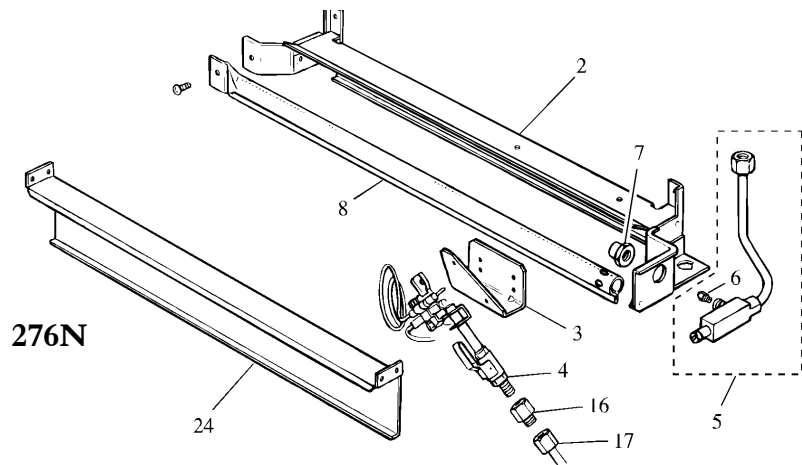

© Valor Heating

Key	Description	Part #	Quantity per appliance	
			276N	276P
1	Bottom Heatshield Support	559169	1	1
2	Support - Burners and Log	540569 559389	1 -	- 1
3	Pilot Unit Bracket	540629	1	1
4	Pilot & Ignition Unit	503329 509099	1 -	- 1
5	Burner Pipe, Injector & Pressure Tapping Unit	559179 559399	1 -	- 1
6	Burner injector	559189	1	-
6A	Injector & Carrier - Front Burner	540759	-	1
6B	Injector & Carrier - Rear Burner	540769	-	1
7	Burner Tube Carrier	523019	1	-
8	Burner Tube	540649 540809	1 -	- 2
8A	Burner Spacer	540819	-	1
9	Thermostat Complete Unit	544069 559419	1 -	- 1
9A	Thermostat Minimum Rate Screw	559409 559429	1 -	- 1
10	Elbow Connector - Thermostat Inlet	509269	1	1
11	Straight Connector - Thermostat outlet	544079	1	1
12	Pipe - Shut off Valve to Thermostat	559199	1	1
13	Shut off Valve	541029	1	1
14	Pipe - Inlet Connector to Shut off Valve	559209	1	1
15	Inlet Elbow Connector (Alternative)	559219	1	1
15A	Inlet Straight Connector (Alternative)	559379	1	1
16	Pilot Restrictor	540619	1	-
17	Pipe - Thermostat to Pilot	559229 559439	1 -	- 1
18	Ceramic Log	559239	1	1
19	Log Retainer	559249	2	2
20	Heatshield - Right Side	559259	1	1
21	Mesh Guard	559269	1	1