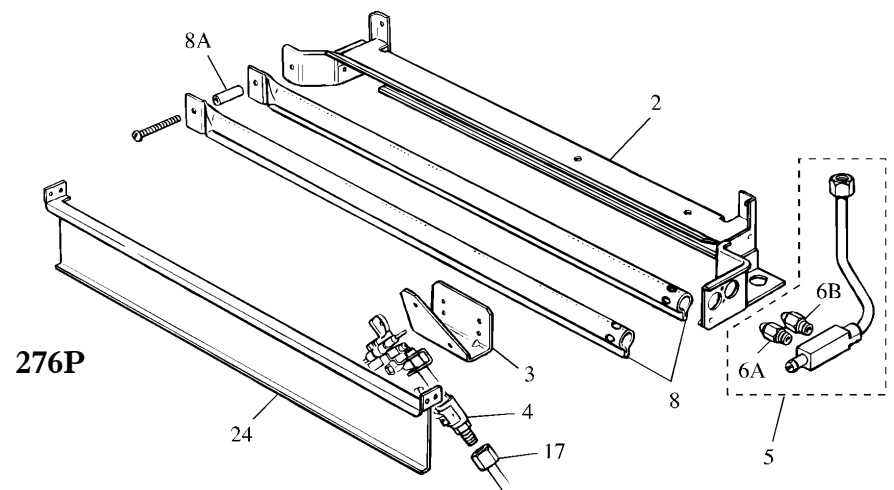

© Valor Heating

Key	Description	Part #	Quantity per appliance	
			276N	276P
1	Bottom Heatshield Support	559169	1	1
2	Support - Burners and Log	540569 559389	1 -	- 1
3	Pilot Unit Bracket	540629	1	1
4	Pilot & Ignition Unit	503329 509099	1 -	- 1
5	Burner Pipe, Injector & Pressure Tapping Unit	559179 559399	1 -	- 1
6	Burner injector	559189	1	-
6A	Injector & Carrier - Front Burner	540759	-	1
6B	Injector & Carrier - Rear Burner	540769	-	1
7	Burner Tube Carrier	523019	1	-
8	Burner Tube	540649 540809	1 -	- 2
8A	Burner Spacer	540819	-	1
9	Thermostat Complete Unit	544069 559419	1 -	- 1
9A	Thermostat Minimum Rate Screw	559409 559429	1 -	- 1
10	Elbow Connector - Thermostat Inlet	509269	1	1
11	Straight Connector - Thermostat outlet	544079	1	1
12	Pipe - Shut off Valve to Thermostat	559199	1	1
13	Shut off Valve	541029	1	1
14	Pipe - Inlet Connector to Shut off Valve	559209	1	1
15	Inlet Elbow Connector (Alternative)	559219	1	1
15A	Inlet Straight Connector (Alternative)	559379	1	1
16	Pilot Restrictor	540619	1	-
17	Pipe - Thermostat to Pilot	559229 559439	1 -	- 1
18	Ceramic Log	559239	1	1
19	Log Retainer	559249	2	2
20	Heatshield - Right Side	559259	1	1
21	Mesh Guard	559269	1	1