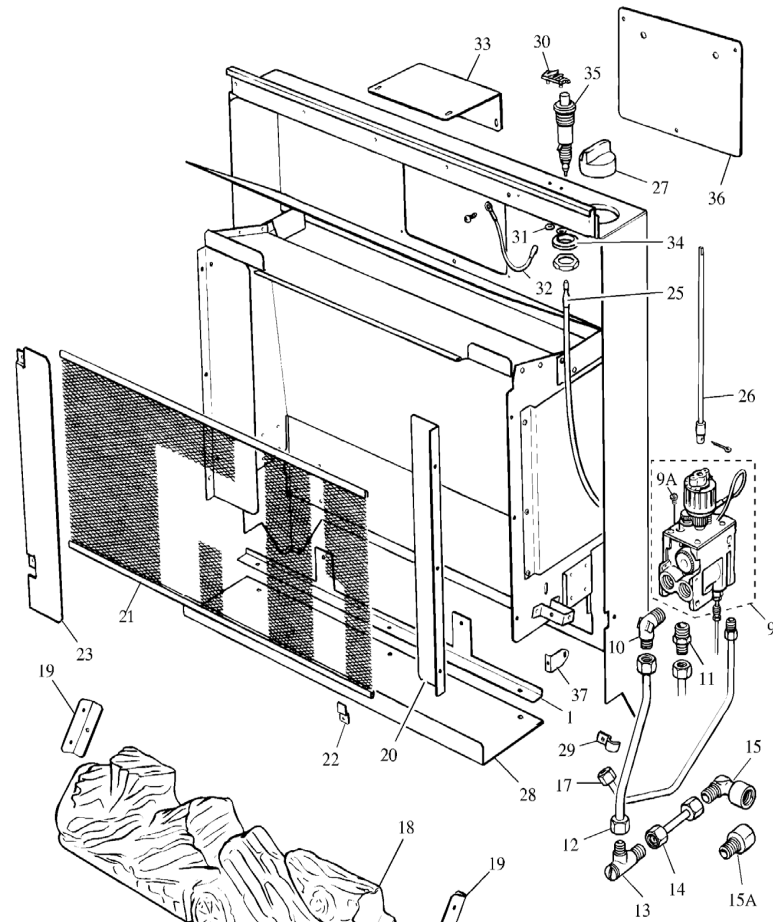

© Valor Heating

Key	Description	Part #	Quantity per appliance	
			276N	276P
1	Bottom Heatshield Support	559169	1	1
2	Support - Burners and Log	540569 559389	1 -	- 1
3	Pilot Unit Bracket	540629	1	1
4	Pilot & Ignition Unit	503329 509099	1 -	- 1
5	Burner Pipe, Injector & Pressure Tapping Unit	559179 559399	1 -	- 1
6	Burner injector	559189	1	-
6A	Injector & Carrier - Front Burner	540759	-	1
6B	Injector & Carrier - Rear Burner	540769	-	1
7	Burner Tube Carrier	523019	1	-
8	Burner Tube	540649 540809	1 -	- 2
8A	Burner Spacer	540819	-	1
9	Thermostat Complete Unit	544069 559419	1 -	- 1
9A	Thermostat Minimum Rate Screw	559409 559429	1 -	- 1
10	Elbow Connector - Thermostat Inlet	509269	1	1
11	Straight Connector - Thermostat outlet	544079	1	1
12	Pipe - Shut off Valve to Thermostat	559199	1	1
13	Shut off Valve	541029	1	1
14	Pipe - Inlet Connector to Shut off Valve	559209	1	1
15	Inlet Elbow Connector (Alternative)	559219	1	1
15A	Inlet Straight Connector (Alternative)	559379	1	1
16	Pilot Restrictor	540619	1	-
17	Pipe - Thermostat to Pilot	559229 559439	1 -	- 1
18	Ceramic Log	559239	1	1
19	Log Retainer	559249	2	2
20	Heatshield - Right Side	559259	1	1
21	Mesh Guard	559269	1	1