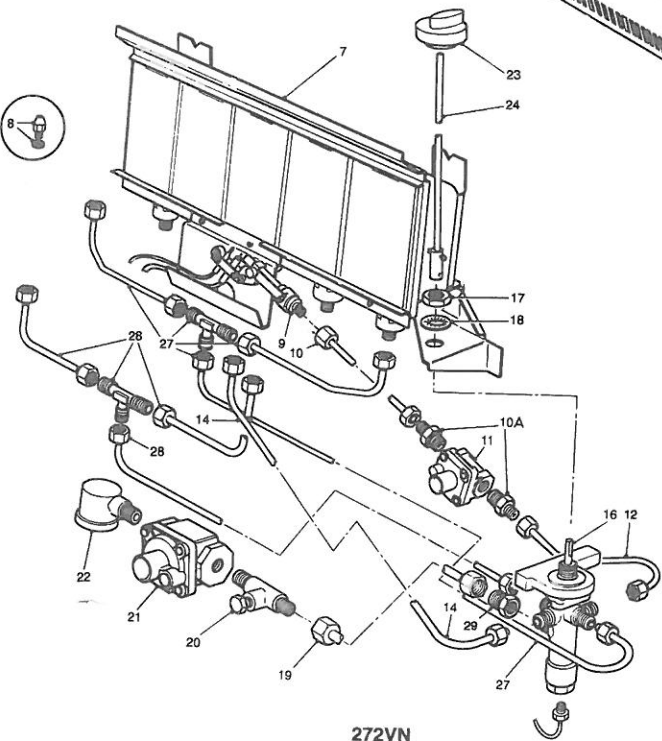

Because our Policy is one of constant development and improvement, details may vary slightly from those given in this publication.

271VN

271VP

272VN

272VP

KEY	DESCRIPTION	SPARE No.	Quantity per Appliance			
			MODEL			
			271VN	271VP	272VN	272VP
1	CASE ASSEMBLY	508439	1	1	-	-
		508579	-	-	1	1
2	REFLECTOR UNIT	502529	1	1	-	-
		502919	-	-	1	1
3	REFLECTOR APRON	502549	1	1	-	-
		502929	-	-	1	1
4	LOWER FRONT PANEL	504409	1	1	-	-
		504449	-	-	1	1
5	SAFETY GUARD UNIT	503809	1	1	-	-
		503159	-	-	1	1
6	SAFETY GUARD CLIP	502579	2	2	2	2
7	BURNER UNIT (Includes key 8)	503449	1	-	-	-
		508559	-	1	-	-
		508599	-	-	1	-
		508659	-	-	-	1
8	JET & HOLDER	508459	3	-	5	-
		508599	-	3	-	5
9	PILOT & IGNITION UNIT	503329	1	-	1	-
		502099	-	1	-	1
10	PIPE ASSEMBLY - PILOT TO PILOT REGULATOR	519959	1	-	-	-
		519999	-	-	1	-
10A	COUPLING	503279	2	-	2	-
11	PILOT REGULATOR	523889	1	-	1	-
12	PIPE ASSEMBLY - PILOT REGULATOR TO VALVE	519999	1	-	-	-
		520009	-	-	1	-
13	PIPE ASSEMBLY - LEFT SIDE RADIANT TO VALVE	508479	1	1	-	-
14	PIPE ASSEMBLY - CENTRE RADIANT TO VALVE	508489	1	-	-	-
		508839	-	-	1	1
15	PIPE ASSEMBLY - RIGHT SIDE RADIANT TO VALVE	508499	1	1	-	-
16	CONTROL VALVE	508519	1	1	1	1
17	VALVE LOCKNUT	502739	1	1	1	1
18	VALVE WASHER	502749	1	1	1	1
19	PIPE ASSEMBLY - VALVE TO PRESSURE TEST TAPPING UNIT	508529	1	1	-	-
		504159	-	-	1	1
20	PRESSURE TEST TAPPING UNIT	502179	1	1	-	-
		503399	-	-	1	1
21	REGULATOR	519979	1	-	1	-
		508209	-	1	-	1
22	INLET ELBOW	503519	1	1	1	1
23	CONTROL KNOB	502759	1	1	1	1
24	CONTROL SHAFT UNIT	502769	1	1	1	1
25	WALL BLANKING PLATE	502589	1	1	-	-
		502959	-	-	1	1
26	PIPE ASSEMBLY - PILOT TO VALVE	508469	-	1	-	-
		508609	-	-	-	1
27	PIPE ASSEMBLY - OUTER RADIANTS TO VALVE	508619	-	-	1	1
28	PIPE ASSEMBLY - RADIANTS 2 & 4 TO VALVE	508629	-	-	1	1
29	ADAPTOR	503859	-	-	1	1
-	INSTRUCTION MANUAL	508539	1	1	1	1