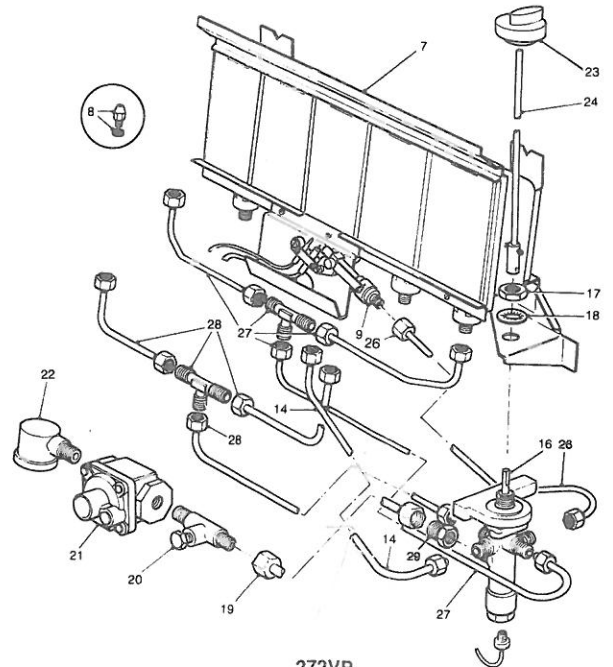

Because our Policy is one of constant development and improvement, details may vary slightly from those given in this publication.

271VN

271VP

272VN

272VP

KEY	DESCRIPTION	SPARE No.	Quantity per Appliance			
			MODEL			
			271VN	271VP	272VN	272VP
1	CASE ASSEMBLY	508439	1	1	-	-
		508579	-	-	1	1
2	REFLECTOR UNIT	502529	1	1	-	-
		502919	-	-	1	1
3	REFLECTOR APRON	502549	1	1	-	-
		502929	-	-	1	1
4	LOWER FRONT PANEL	504409	1	1	-	-
		504449	-	-	1	1
5	SAFETY GUARD UNIT	503809	1	1	-	-
		503159	-	-	1	1
6	SAFETY GUARD CLIP	502579	2	2	2	2
7	BURNER UNIT (Includes key 8)	503449	1	-	-	-
		508559	-	1	-	-
		508599	-	-	1	-
		508659	-	-	-	1
8	JET & HOLDER	508459	3	-	5	-
		508599	-	3	-	5
9	PILOT & IGNITION UNIT	503329	1	-	1	-
		502099	-	1	-	1
10	PIPE ASSEMBLY - PILOT TO PILOT REGULATOR	519959	1	-	-	-
		519999	-	-	1	-
10A	COUPLING	503279	2	-	2	-
11	PILOT REGULATOR	523889	1	-	1	-
12	PIPE ASSEMBLY - PILOT REGULATOR TO VALVE	519999	1	-	-	-
		520009	-	-	1	-
13	PIPE ASSEMBLY - LEFT SIDE RADIANT TO VALVE	508479	1	1	-	-
14	PIPE ASSEMBLY - CENTRE RADIANT TO VALVE	508489	1	-	-	-
		508839	-	-	1	1
15	PIPE ASSEMBLY - RIGHT SIDE RADIANT TO VALVE	508499	1	1	-	-
16	CONTROL VALVE	508519	1	1	1	1
17	VALVE LOCKNUT	502739	1	1	1	1
18	VALVE WASHER	502749	1	1	1	1
19	PIPE ASSEMBLY - VALVE TO PRESSURE TEST TAPPING UNIT	508529	1	1	-	-
		504159	-	-	1	1
20	PRESSURE TEST TAPPING UNIT	502179	1	1	-	-
		503399	-	-	1	1
21	REGULATOR	519979	1	-	1	-
		508209	-	1	-	1
22	INLET ELBOW	503519	1	1	1	1
23	CONTROL KNOB	502759	1	1	1	1
24	CONTROL SHAFT UNIT	502769	1	1	1	1
25	WALL BLANKING PLATE	502589	1	1	-	-
		502959	-	-	1	1
26	PIPE ASSEMBLY - PILOT TO VALVE	508469	-	1	-	-
		508609	-	-	-	1
27	PIPE ASSEMBLY - OUTER RADIANTS TO VALVE	508619	-	-	1	1
28	PIPE ASSEMBLY - RADIANTS 2 & 4 TO VALVE	508629	-	-	1	1
29	ADAPTOR	503859	-	-	1	1
-	INSTRUCTION MANUAL	508539	1	1	1	1