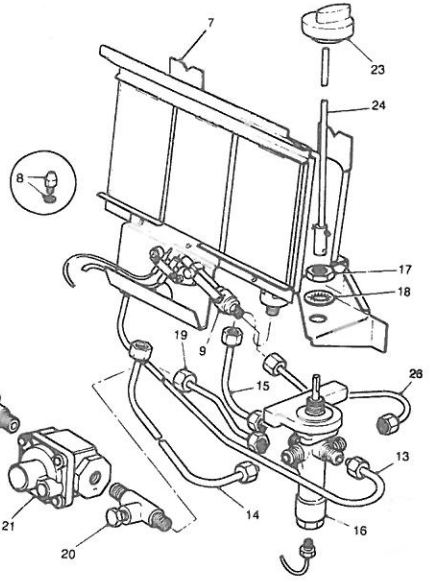

Because our Policy is one of constant development and improvement, details may vary slightly from those given in this publication.

271VN

271VP

272VN

272VP

KEY	DESCRIPTION	SPARE No.	Quantity per Appliance			
			MODEL			
			271VN	271VP	272VN	272VP
1	CASE ASSEMBLY	508439	1	1	-	-
		508579	-	-	1	1
2	REFLECTOR UNIT	502529	1	1	-	-
		502919	-	-	1	1
3	REFLECTOR APRON	502549	1	1	-	-
		502929	-	-	1	1
4	LOWER FRONT PANEL	504409	1	1	-	-
		504449	-	-	1	1
5	SAFETY GUARD UNIT	503809	1	1	-	-
		503159	-	-	1	1
6	SAFETY GUARD CLIP	502579	2	2	2	2
7	BURNER UNIT (Includes key 8)	503449	1	-	-	-
		508559	-	1	-	-
		508599	-	-	1	-
		508659	-	-	-	1
8	JET & HOLDER	508459	3	-	5	-
		508599	-	3	-	5
9	PILOT & IGNITION UNIT	503329	1	-	1	-
		502099	-	1	-	1
10	PIPE ASSEMBLY - PILOT TO PILOT REGULATOR	519959	1	-	-	-
		519999	-	-	1	-
10A	COUPLING	503279	2	-	2	-
11	PILOT REGULATOR	523889	1	-	1	-
12	PIPE ASSEMBLY - PILOT REGULATOR TO VALVE	519999	1	-	-	-
		520009	-	-	1	-
13	PIPE ASSEMBLY - LEFT SIDE RADIANT TO VALVE	508479	1	1	-	-
14	PIPE ASSEMBLY - CENTRE RADIANT TO VALVE	508489	1	-	-	-
		508839	-	-	1	1
15	PIPE ASSEMBLY - RIGHT SIDE RADIANT TO VALVE	508499	1	1	-	-
16	CONTROL VALVE	508519	1	1	1	1
17	VALVE LOCKNUT	502739	1	1	1	1
18	VALVE WASHER	502749	1	1	1	1
19	PIPE ASSEMBLY - VALVE TO PRESSURE TEST TAPPING UNIT	508529	1	1	-	-
		504159	-	-	1	1
20	PRESSURE TEST TAPPING UNIT	502179	1	1	-	-
		503399	-	-	1	1
21	REGULATOR	519979	1	-	1	-
		508209	-	1	-	1
22	INLET ELBOW	503519	1	1	1	1
23	CONTROL KNOB	502759	1	1	1	1
24	CONTROL SHAFT UNIT	502769	1	1	1	1
25	WALL BLANKING PLATE	502589	1	1	-	-
		502959	-	-	1	1
26	PIPE ASSEMBLY - PILOT TO VALVE	508469	-	1	-	-
		508609	-	-	-	1
27	PIPE ASSEMBLY - OUTER RADIANTS TO VALVE	508619	-	-	1	1
28	PIPE ASSEMBLY - RADIANTS 2 & 4 TO VALVE	508629	-	-	1	1
29	ADAPTOR	503859	-	-	1	1
-	INSTRUCTION MANUAL	508539	1	1	1	1