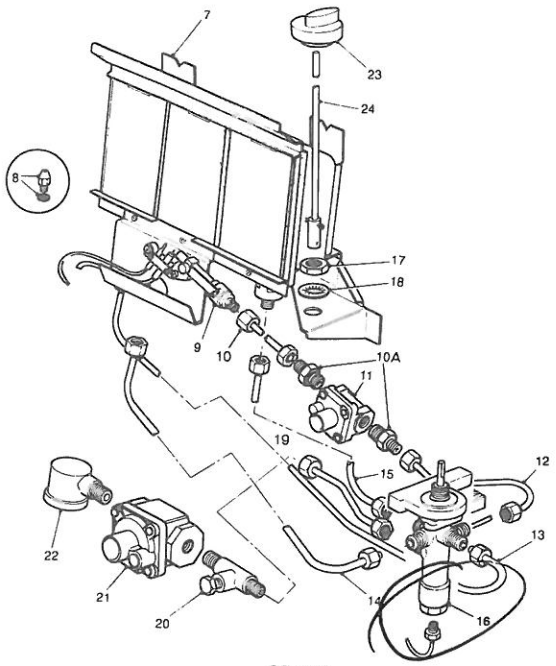

Because our Policy is one of constant development and improvement, details may vary slightly from those given in this publication.

271VN

271VP

272VN

272VP

KEY	DESCRIPTION	SPARE No.	Quantity per Appliance			
			MODEL			
			271VN	271VP	272VN	272VP
1	CASE ASSEMBLY	508439	1	1	-	-
		508579	-	-	1	1
2	REFLECTOR UNIT	502529	1	1	-	-
		502919	-	-	1	1
3	REFLECTOR APRON	502549	1	1	-	-
		502929	-	-	1	1
4	LOWER FRONT PANEL	504409	1	1	-	-
		504449	-	-	1	1
5	SAFETY GUARD UNIT	503809	1	1	-	-
		503159	-	-	1	1
6	SAFETY GUARD CLIP	502579	2	2	2	2
7	BURNER UNIT (Includes key 8)	503449	1	-	-	-
		508559	-	1	-	-
		508599	-	-	1	-
		508659	-	-	-	1
8	JET & HOLDER	508459	3	-	5	-
		508599	-	3	-	5
9	PILOT & IGNITION UNIT	503329	1	-	1	-
		502099	-	1	-	1
10	PIPE ASSEMBLY - PILOT TO PILOT REGULATOR	519959	1	-	-	-
		519999	-	-	1	-
10A	COUPLING	503279	2	-	2	-
11	PILOT REGULATOR	523889	1	-	1	-
12	PIPE ASSEMBLY - PILOT REGULATOR TO VALVE	519999	1	-	-	-
		520009	-	-	1	-
13	PIPE ASSEMBLY - LEFT SIDE RADIANT TO VALVE	508479	1	1	-	-
14	PIPE ASSEMBLY - CENTRE RADIANT TO VALVE	508489	1	-	-	-
		508839	-	-	1	1
15	PIPE ASSEMBLY - RIGHT SIDE RADIANT TO VALVE	508499	1	1	-	-
16	CONTROL VALVE	508519	1	1	1	1
17	VALVE LOCKNUT	502739	1	1	1	1
18	VALVE WASHER	502749	1	1	1	1
19	PIPE ASSEMBLY - VALVE TO PRESSURE TEST TAPPING UNIT	508529	1	1	-	-
		504159	-	-	1	1
20	PRESSURE TEST TAPPING UNIT	502179	1	1	-	-
		503399	-	-	1	1
21	REGULATOR	519979	1	-	1	-
		508209	-	1	-	1
22	INLET ELBOW	503519	1	1	1	1
23	CONTROL KNOB	502759	1	1	1	1
24	CONTROL SHAFT UNIT	502769	1	1	1	1
25	WALL BLANKING PLATE	502589	1	1	-	-
		502959	-	-	1	1
26	PIPE ASSEMBLY - PILOT TO VALVE	508469	-	1	-	-
		508609	-	-	-	1
27	PIPE ASSEMBLY - OUTER RADIANTS TO VALVE	508619	-	-	1	1
28	PIPE ASSEMBLY - RADIANTS 2 & 4 TO VALVE	508629	-	-	1	1
29	ADAPTOR	503859	-	-	1	1
-	INSTRUCTION MANUAL	508539	1	1	1	1