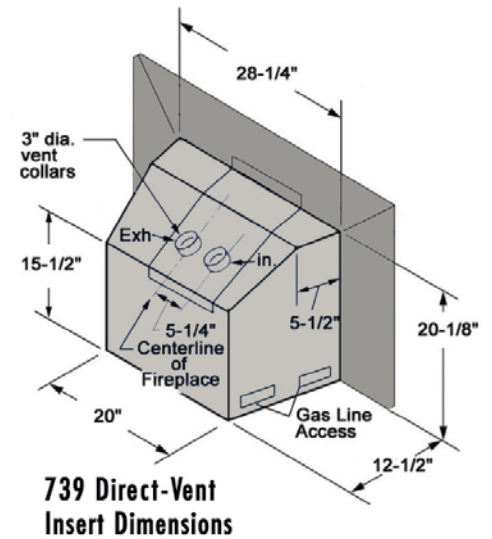

G3 CLASSIC

DIRECT VENT INSERT

In true Valor fashion, the Legend G3 Classic boasts impressive radiant warmth and a powerful Secondary Heat Exchanger. An industry leader in flame output and advanced controls, the Legend G3 Classic maximizes energy efficiency and home comfort.

The ValorStat remote manages your heating needs with convenience, reliability and simplicity. Valor's touch button handset adjusts flame levels and has programmable options, including timer and temperature control.

No Power, No Problem—a fully functional heater, the G3 Classic does not require electricity, providing the perfect mixture of radiant and convective warmth when you need it.

Every Legend G3 Classic includes

- ☐ Realistic ceramic logs
- ☐ ValorStat remote control
- ☐ Matte Black front
- ☐ Valor radiant warmth
- ☐ Plain black liner
- ☐ Standing pilot*

Once you've chosen from 16 available trims, your design is complete and ready for installation. For all the Legend G3 Classic trims and accessories, visit valorfireplaces.com/g3classic

MODEL/ FUEL BTU/hr	Model	Fuel	Max. Input	Min. Input	EnerGuide	Max. Output w/o fan*
	739-72ILN	NG	26,000	6,500	65.4%	17,490
	739-72ILP	LPG	24,000	13,000	62.4%	16,171

* EnerGuide Ratings and Outputs have been determined without a fan/blower, using the CSA P.4.1-15 test method

Certified to ANSI Z21.88-2016 / CSA 2.33-2016 Vented Gas Fireplace Heater American National Standard CGA - 2.17-91 Gas Fired Appliances for use at High Altitudes

FIREPLACE SAFETY — USE RADIANT HEAT SAFELY

Fireplace surfaces, in particular the glass viewing window, are extremely hot during operation and will remain hot for a period of time after the fireplace is turned off. Contact with the hot glass can cause severe burns. Close adult supervision is required if there are young children, or at-risk individuals in the house. Included with your purchase, a Valor barrier screen is recommended at all times. Install an approved aftermarket safety gate to keep toddlers, young children and at-risk individuals a safe distance from the fireplace. To learn more, please visit valorfireplaces.com/safety.

valorfireplaces.com

valor®
Perfecting Warmth
Since 1890™

⚠ WARNING

This product can expose you to chemicals including Benzene, which is known to the State of California to cause cancer and birth defects or other reproductive harm.

For more information go to www.P65Warnings.ca.gov.

Please Note: All product information is accurate at time of printing and is subject to change. Printed images may vary from actual product. Refer to the Legend G3 Classic Series engine manuals for product installation. For more information visit valorfireplaces.com/g3classic

Designed, manufactured and copyrighted by Miles Industries Ltd.

*Not for use in the Province of BC, Canada.