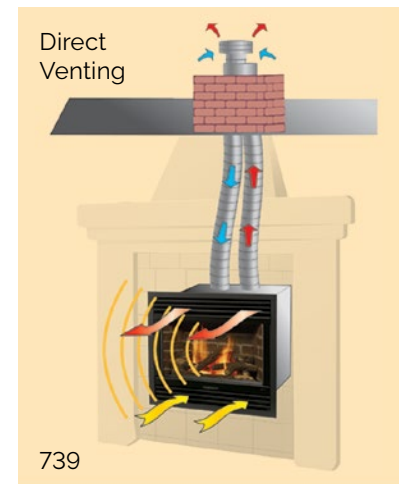

G3 CLASSIC

DIRECT VENT INSERT

In true Valor fashion, the Legend G3 Classic boasts impressive radiant warmth and a powerful Secondary Heat Exchanger. An industry leader in flame output and advanced controls, the Legend G3 Classic maximizes energy efficiency and home comfort.

The ValorStat remote manages your heating needs with convenience, reliability and simplicity. Valor's touch button handset adjusts flame levels and has programmable options, including timer and temperature control.

No Power, No Problem—a fully functional heater, the G3 Classic does not require electricity, providing the perfect mixture of radiant and convective warmth when you need it.

Every Legend G3 Classic includes

- ☐ Realistic ceramic logs
- ☐ ValorStat remote control
- ☐ Matte Black front
- ☐ Valor radiant warmth
- ☐ Plain black liner
- ☐ Standing pilot*

Once you've chosen from 16 available trims, your design is complete and ready for installation. For all the Legend G3 Classic trims and accessories, visit valorfireplaces.com/g3classic

MODEL/ FUEL BTU/hr	Model	Fuel	Max. Input	Min. Input	EnerGuide	Max. Output w/o fan*
	739-72ILN	NG	26,000	6,500	65.4%	17,490
	739-72ILP	LPG	24,000	13,000	62.4%	16,171

* EnerGuide Ratings and Outputs have been determined without a fan/blower, using the CSA P.4.1-15 test method

Certified to ANSI Z21.88-2016 / CSA 2.33-2016 Vented Gas Fireplace Heater American National Standard CGA - 2.17-91 Gas Fired Appliances for use at High Altitudes

FIREPLACE SAFETY — USE RADIANT HEAT SAFELY

Fireplace surfaces, in particular the glass viewing window, are extremely hot during operation and will remain hot for a period of time after the fireplace is turned off. Contact with the hot glass can cause severe burns. Close adult supervision is required if there are young children, or at-risk individuals in the house. Included with your purchase, a Valor barrier screen is recommended at all times. Install an approved aftermarket safety gate to keep toddlers, young children and at-risk individuals a safe distance from the fireplace. To learn more, please visit valorfireplaces.com/safety.

valorfireplaces.com

valor®
Perfecting Warmth
Since 1890™

⚠ WARNING

This product can expose you to chemicals including Benzene, which is known to the State of California to cause cancer and birth defects or other reproductive harm.

For more information go to www.P65Warnings.ca.gov.

Please Note: All product information is accurate at time of printing and is subject to change. Printed images may vary from actual product. Refer to the Legend G3 Classic Series engine manuals for product installation. For more information visit valorfireplaces.com/g3classic

Designed, manufactured and copyrighted by Miles Industries Ltd.

*Not for use in the Province of BC, Canada.