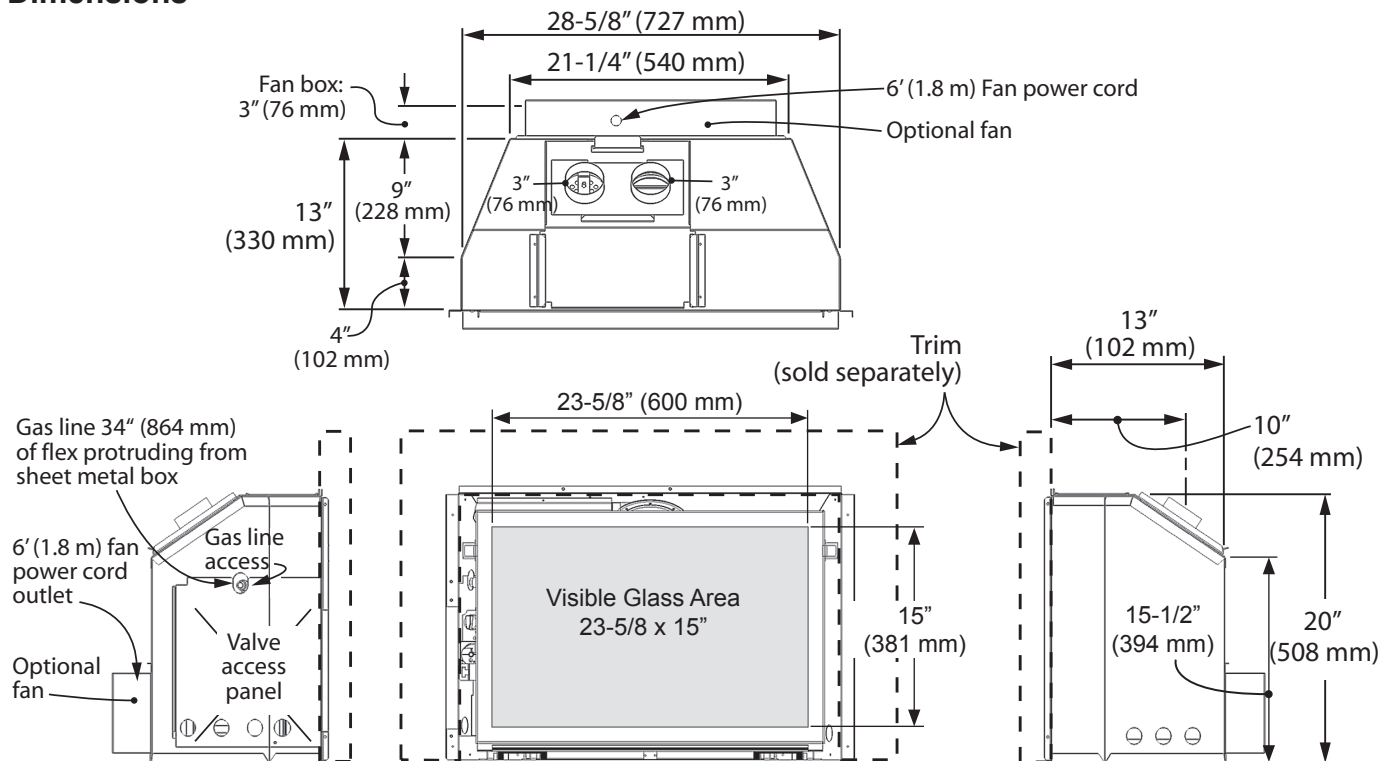

Model 700

- Steel Burner
- Rock or Log Fuel Beds
- Max Remote Control
- Optional 795CFK Fan Kit

Fuel Beds Options

- 701RSK—Rocks
- 702LSK—Logs

Liners Options

- 705LSL—Ledgestone
- 706EBL—Enamel Black
- 707FBL—Fluted Black
- 708VRL—Valor Red Bricks

Dimensions

795CFK Fan Kit (optional)

Trim

**709
Floating
Trim**

- 709 Floating Trim**
- 709FTB - black**
- 709FTV - vintage iron**
- 709FTZ - bronze**

Backing Plates

**710
Backing
Plate - black
(requires 709)**

**714
Backing
Plate - black
(requires 709)**

709 + 710

709 + 714