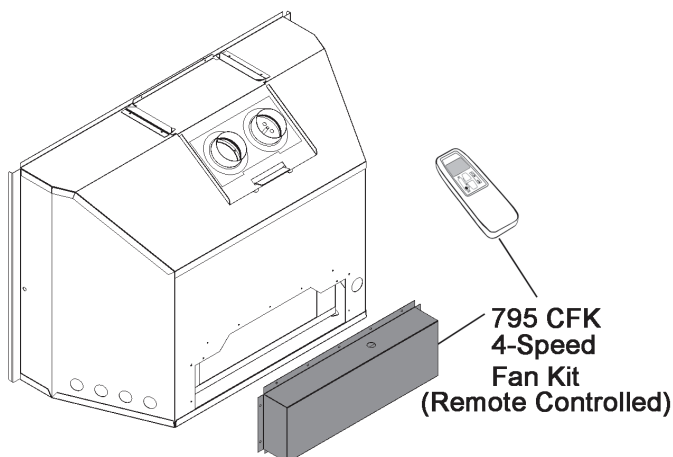

Model 700

- Steel Burner
- Rock or Log Fuel Beds
- Max Remote Control
- Optional 795CFK Fan Kit

Fuel Beds Options

- 701RSK—Rocks
- 702LSK—Logs

Liners Options

- 705LSL—Ledgestone
- 706EBL—Enamel Black
- 707FBL—Fluted Black
- 708VRL—Valor Red Bricks

Dimensions

795CFK Fan Kit (optional)

Trim

**709
Floating
Trim**

- 709 Floating Trim**
- 709FTB - black**
- 709FTV - vintage iron**
- 709FTZ - bronze**

Backing Plates

**710
Backing
Plate - black
(requires 709)**

**714
Backing
Plate - black
(requires 709)**

709 + 710

709 + 714