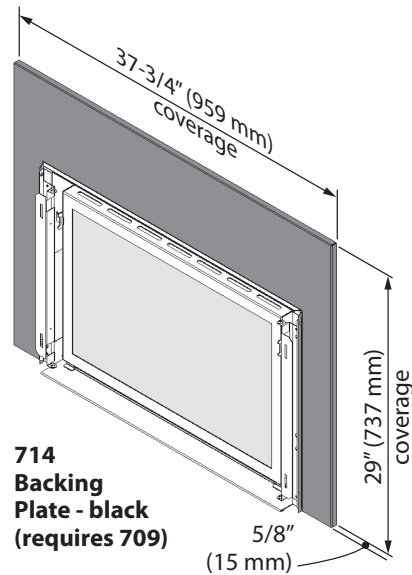

Dimensions

795CFK Fan Kit (optional)

Trim

**709
Floating
Trim**

- 709 Floating Trim**
- 709FTB - black**
- 709FTV - vintage iron**
- 709FTZ - bronze**

Backing Plates

**710
Backing
Plate - black
(requires 709)**

**714
Backing
Plate - black
(requires 709)**

709 + 710

709 + 714