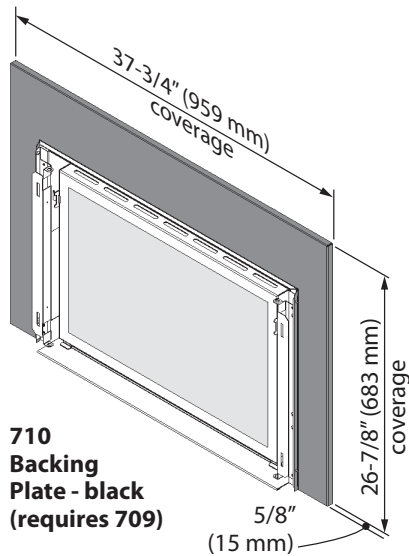

Dimensions

795CFK Fan Kit (optional)

Trim

**709
Floating
Trim**

- 709 Floating Trim**
- 709FTB - black**
- 709FTV - vintage iron**
- 709FTZ - bronze**

Backing Plates

**710
Backing
Plate - black
(requires 709)**

**714
Backing
Plate - black
(requires 709)**

709 + 710

709 + 714