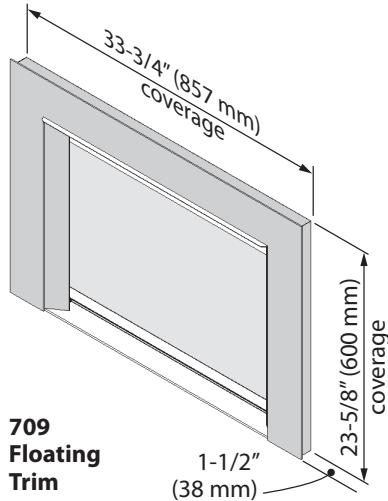

Dimensions

795CFK Fan Kit (optional)

Trim

**709
Floating
Trim**

- 709 Floating Trim**
- 709FTB - black**
- 709FTV - vintage iron**
- 709FTZ - bronze**

Backing Plates

**710
Backing
Plate - black
(requires 709)**

**714
Backing
Plate - black
(requires 709)**

709 + 710

709 + 714