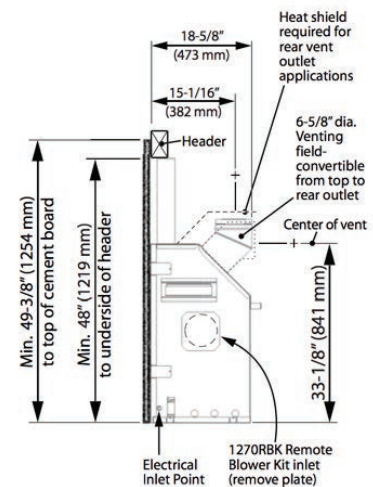

PRODUCT DIMENSIONS WINDOW DIMENSIONS - 60.75"w x 12.5"h

FIREPLACE SAFETY - USE RADIANT HEAT SAFELY

Fireplace surfaces, in particular the glass viewing window, are extremely hot during operation and will remain hot for a period of time after the fireplace is turned off. Contact with the hot glass can cause severe burns. Close adult supervision is required if there are young children, or at-risk individuals in the house.