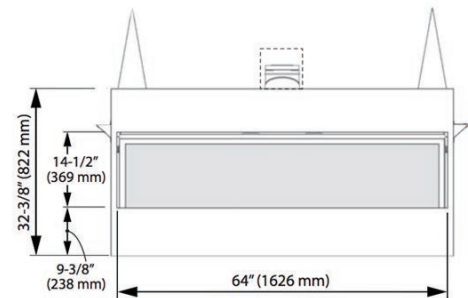

PRODUCT DIMENSIONS WINDOW DIMENSIONS - 60.75"w x 12.5"h

FIREPLACE SAFETY - USE RADIANT HEAT SAFELY

Fireplace surfaces, in particular the glass viewing window, are extremely hot during operation and will remain hot for a period of time after the fireplace is turned off. Contact with the hot glass can cause severe burns. Close adult supervision is required if there are young children, or at-risk individuals in the house.