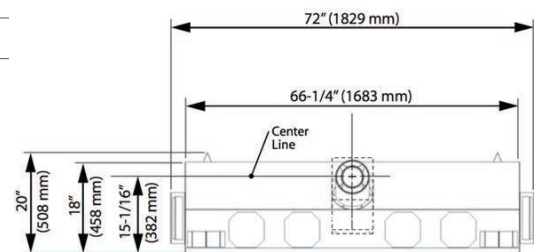

PRODUCT DIMENSIONS WINDOW DIMENSIONS - 60.75"w x 12.5"h

FIREPLACE SAFETY - USE RADIANT HEAT SAFELY

Fireplace surfaces, in particular the glass viewing window, are extremely hot during operation and will remain hot for a period of time after the fireplace is turned off. Contact with the hot glass can cause severe burns. Close adult supervision is required if there are young children, or at-risk individuals in the house.