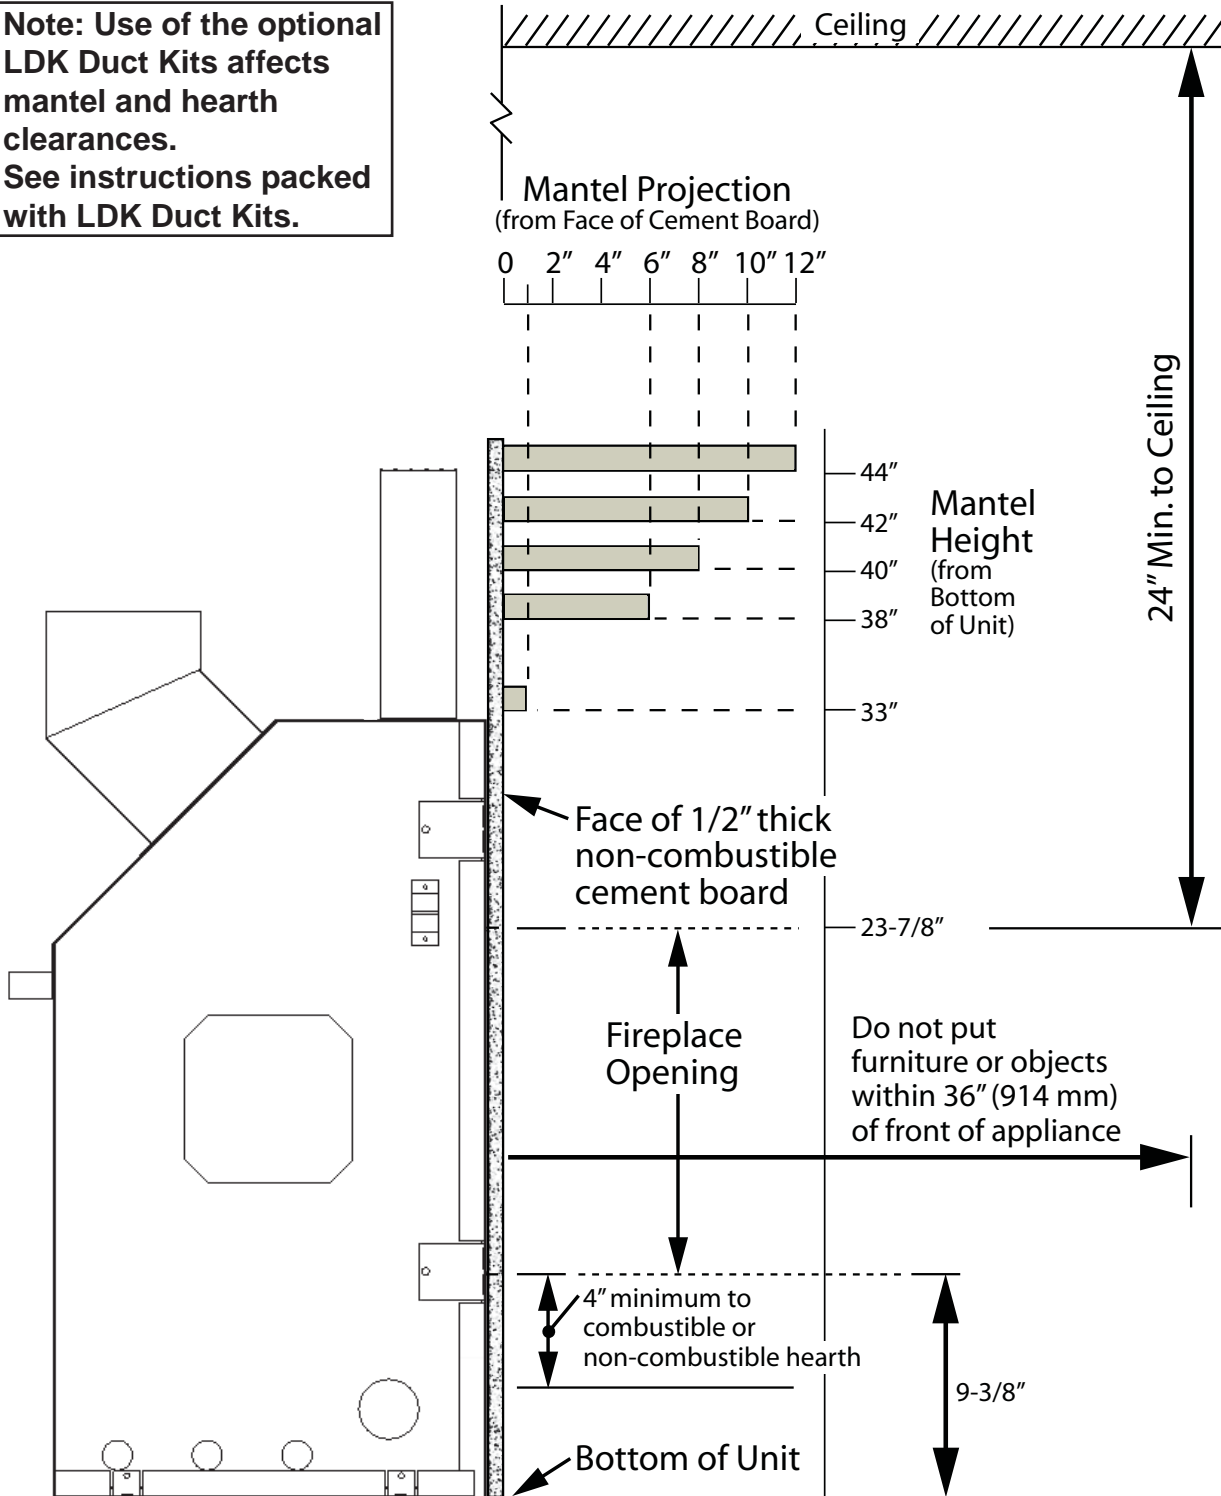

Combustible Mantel—Left Side View

Note: Use of the optional LDK Duct Kits affects mantel and hearth clearances. See instructions packed with LDK Duct Kits.

Combustible Sidewall / Mantel Leg—Top View