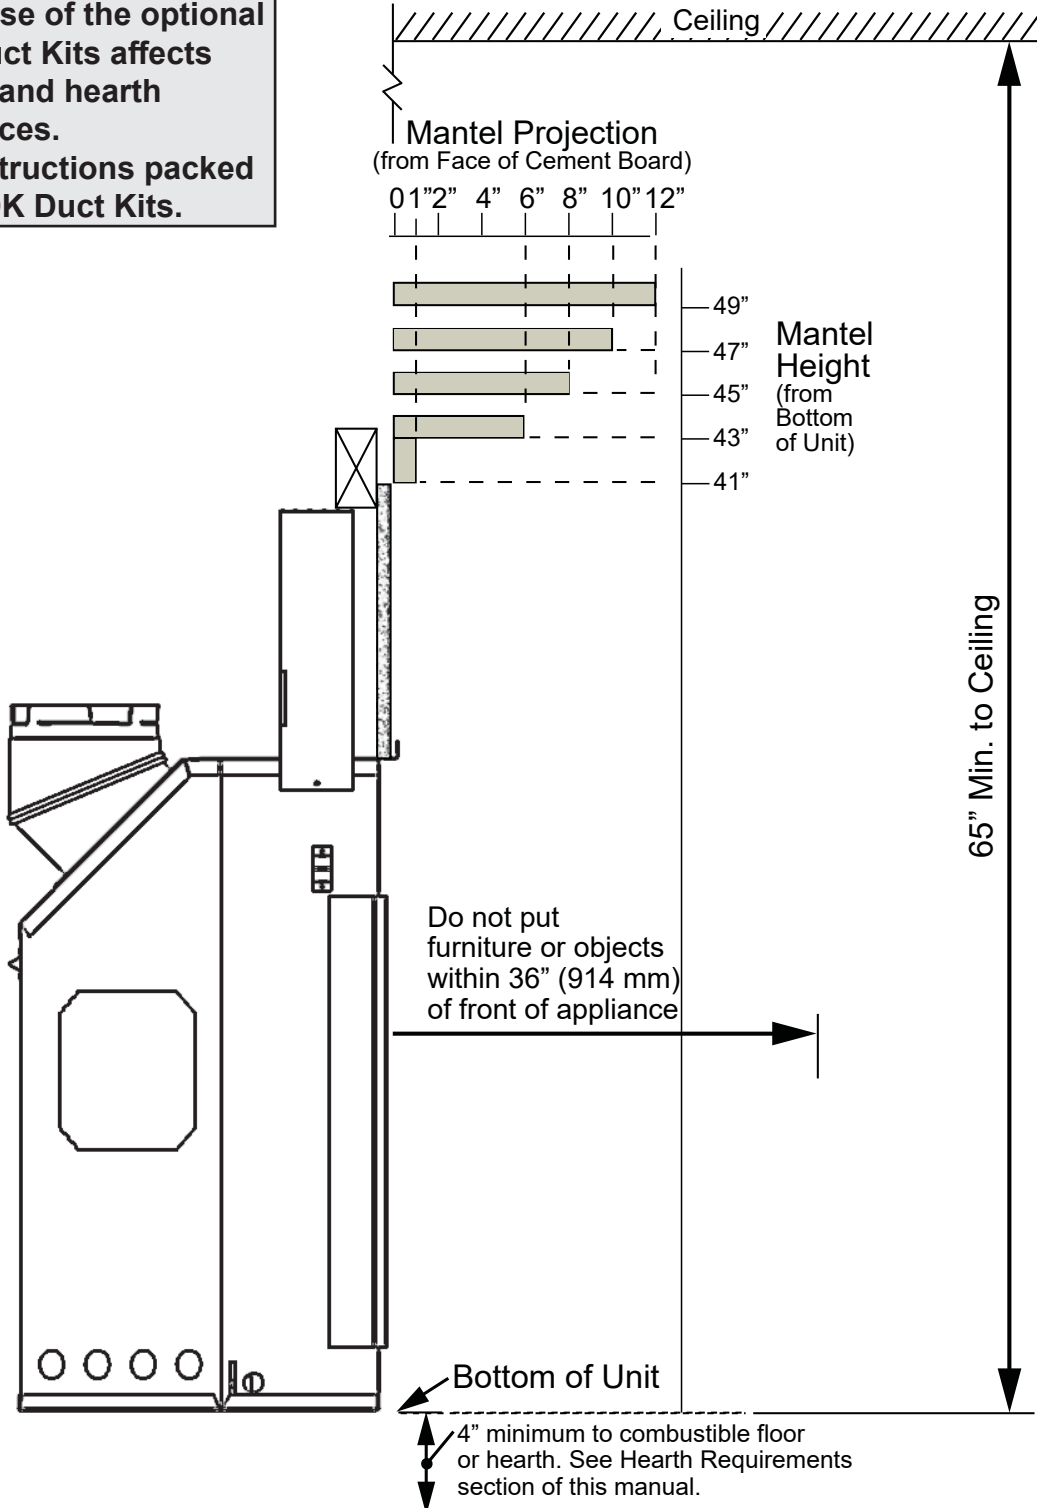

Combustible Mantel—Left Side View

Note: Use of the optional LDK Duct Kits affects mantel and hearth clearances. See instructions packed with LDK Duct Kits.

Combustible Sidewall / Mantel Leg—Top View