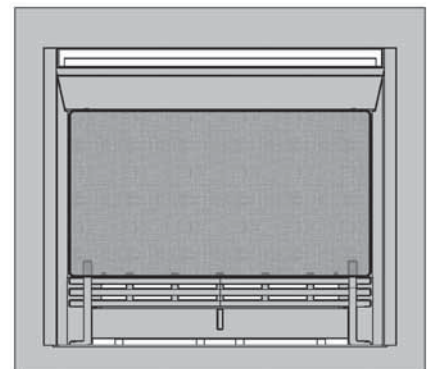

Contemporary Cast Front 613CCB with Barrier Screen

! WARNING

DO NOT TOUCH THE BARRIER SCREEN OR FIREPLACE WHILE THEY ARE HOT! Let the fireplace cool first before cleaning it.

FOR SAFETY PURPOSE, ensure the barrier screen is re-installed on the fireplace front after maintenance.