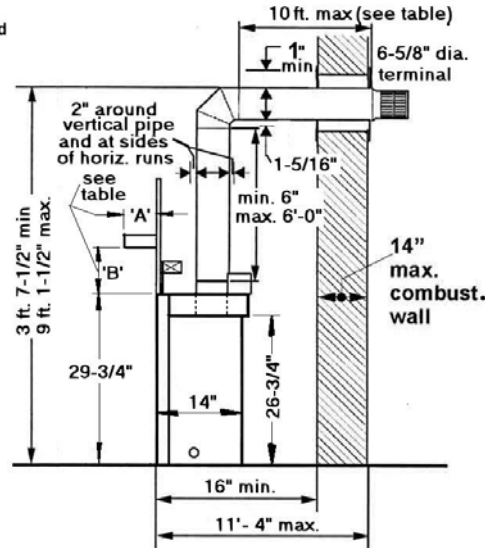

Model 534 Zero Clearance Direct Vent (Top Outlet Option)

Aug 2000

Top View

Standard Front

**Standard Front w/
Optional 3-Sided Trim**

**Cast Iron Front w/
Optional 4-Sided Trim**

Mantle depth "A"	1"	2"	3"	4"-5"	6"	7"	8"-12" max.
Mantle clearance "B"	7"	8"	9"	10"	11"	12"	14"

Thru Wall

Corner Dimensions

Framing Dimensions

**Allowable Vent
Configurations
(Thru Wall)**

Thru Roof

www.valorflame.com
email: tech@valorflame.com