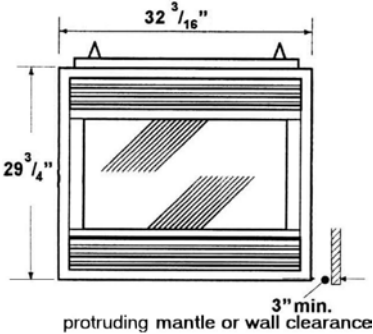

Model 534 Zero Clearance Direct Vent (Top Outlet Option)

Aug 2000

Top View

Standard Front

**Standard Front w/
Optional 3-Sided Trim**

**Cast Iron Front w/
Optional 4-Sided Trim**

Mantle depth "A"	1"	2"	3"	4"-5"	6"	7"	8"-12" max.
Mantle clearance "B"	7"	8"	9"	10"	11"	12"	14"