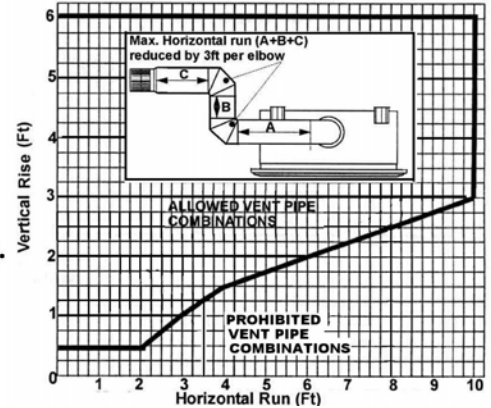

**Allowable Vent
Configurations
(Thru Wall)**