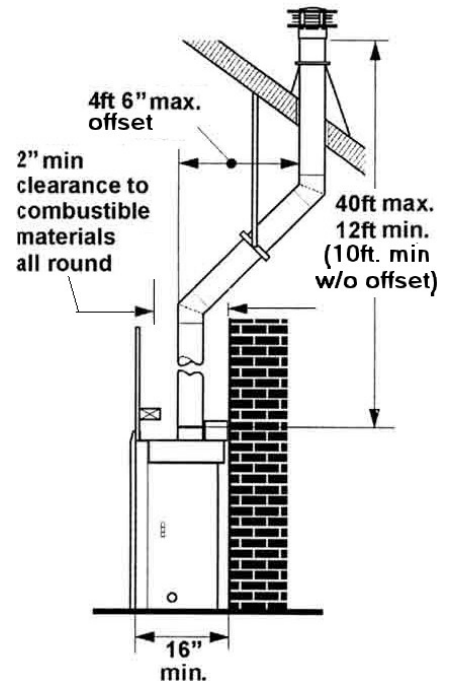

Model 534 Zero Clearance Direct Vent (Top Outlet Option)

Aug 2000

Top View

Standard Front

**Standard Front w/
Optional 3-Sided Trim**

**Cast Iron Front w/
Optional 4-Sided Trim**

Mantle depth "A"	1"	2"	3"	4"-5"	6"	7"	8"-12" max.
Mantle clearance "B"	7"	8"	9"	10"	11"	12"	14"

Thru Wall

Corner Dimensions

Framing Dimensions

**Allowable Vent
Configurations
(Thru Wall)**

Thru Roof

www.valorflame.com
email: tech@valorflame.com