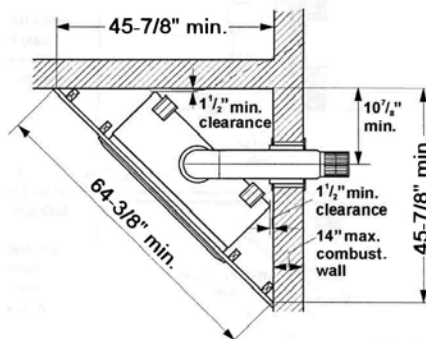

Model 534 Zero Clearance Direct Vent (Top Outlet Option)

Aug 2000

Top View

Standard Front

**Standard Front w/
Optional 3-Sided Trim**

**Cast Iron Front w/
Optional 4-Sided Trim**

Mantle depth "A"	1"	2"	3"	4"-5"	6"	7"	8"-12" max.
Mantle clearance "B"	7"	8"	9"	10"	11"	12"	14"

Thru Wall

Corner Dimensions

Framing Dimensions

**Allowable Vent
Configurations
(Thru Wall)**

Thru Roof

www.valorflame.com
email: tech@valorflame.com