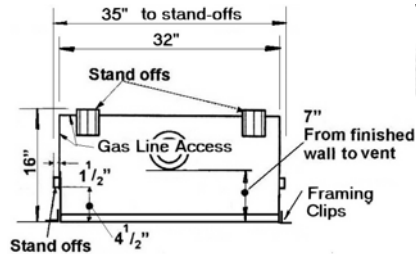

Model 534 Zero Clearance Direct Vent (Top Outlet Option)

Aug 2000

Top View

Standard Front

**Standard Front w/
Optional 3-Sided Trim**

**Cast Iron Front w/
Optional 4-Sided Trim**

Mantle depth "A"	1"	2"	3"	4"-5"	6"	7"	8"-12" max.
Mantle clearance "B"	7"	8"	9"	10"	11"	12"	14"

Thru Wall

Corner Dimensions

Framing Dimensions

**Allowable Vent
Configurations
(Thru Wall)**

Thru Roof

www.valorflame.com
email: tech@valorflame.com