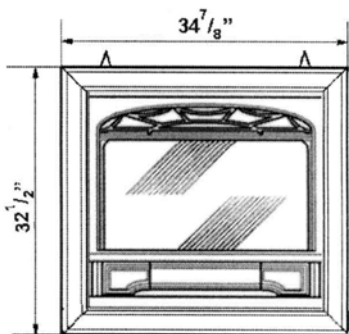

Model 534 Zero Clearance Direct Vent (Top Outlet Option)

Aug 2000

Top View

Standard Front

**Standard Front w/
Optional 3-Sided Trim**

**Cast Iron Front w/
Optional 4-Sided Trim**

Mantle depth "A"	1"	2"	3"	4"-5"	6"	7"	8"-12" max.
Mantle clearance "B"	7"	8"	9"	10"	11"	12"	14"

Thru Wall

Corner Dimensions

Framing Dimensions

**Allowable Vent
Configurations
(Thru Wall)**

Thru Roof

www.valorflame.com
email: tech@valorflame.com