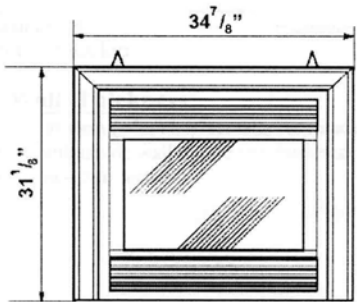

Model 534 Zero Clearance Direct Vent (Top Outlet Option)

Aug 2000

Top View

Standard Front

**Standard Front w/
Optional 3-Sided Trim**

**Cast Iron Front w/
Optional 4-Sided Trim**

Mantle depth "A"	1"	2"	3"	4"-5"	6"	7"	8"-12" max.
Mantle clearance "B"	7"	8"	9"	10"	11"	12"	14"