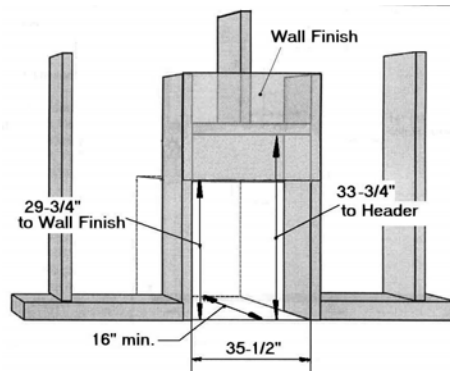

Model 534 Zero Clearance Direct Vent (Top Outlet Option)

Aug 2000

Top View

Standard Front

**Standard Front w/
Optional 3-Sided Trim**

**Cast Iron Front w/
Optional 4-Sided Trim**

Mantle depth "A"	1"	2"	3"	4"-5"	6"	7"	8"-12" max.
Mantle clearance "B"	7"	8"	9"	10"	11"	12"	14"

Thru Wall

Corner Dimensions

Framing Dimensions

**Allowable Vent
Configurations
(Thru Wall)**

Thru Roof

www.valorflame.com
email: tech@valorflame.com