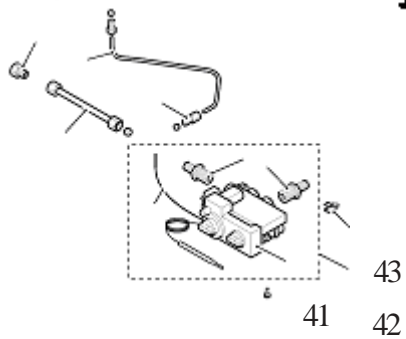

Key #	Part Name	Qty	Part Number
1	Firebox & liner Assembly	1	
	For 738BVN/P		4000078AH
	For 739DVN/P		4000083AH
2	Exhaust Slide Gasket (739 only)	1	4000176
3	Exhaust Slide Assembly	1	
	For 738BVN/P		4000127
	For 739DVN/P		4000124
4	Shroud Mounting Bracket- Side	2	4000135BY
5	Firebox Baffle	1	4000148
6	Firebox Air Baffle	1	4000143
7	Window Assembly	1	
	For 738BVN/P		4000079
	For 739DVN/P		4000084
8	Lower Center Spring Loaded Bolt (739 only)	1	568659
9	Shroud Mounting Bracket-Top	1	4000136BY
10	Pilot Assembly	1	
	For Natural Gas 738 and 739		4000062
	For Propane 738 and 739		4000063
11	Pilot injector	1	
	For Natural Gas 738 and 739		568629
	For Propane 738 and 739		568889
12	Thermocouple	1	4000061
13	Pilot Bracket	1	720A542
14	Hooked Olive for Pilot injector	1	524959
15	Olive Nut for Pilot Pipe	1	513869
16	Electrode	1	568639
17	Electrode Retaining Nut	1	524989
18	Shutter cover	1	573919
19	Air shutter	1	
	For Natural Gas 738 and 739		574309
	For Propane 738 and 739		573909 and 574279
20	Burner assembly (without air shutter)	1	
	For Natural Gas 738 and 739		740k189
	For Propane 738 and 739		740k190
21	Elbow Injector (main burner)	1	
	For Natural Gas 738 and 739		574319
	For Propane 738 and 739		574399
22	Main Burner Pipe	1	4000065
23	Pilot Shield	1	4000144
24	Pilot gasket (739 only)	1	4000139
25	Pilot Mount	1	4000138
26	Pilot Mount Gasket (739 only)	1	4000140
27	Module Gasket - Left (739 only)	1	4000174
28	Module Gasket- Front (739 only)	1	4000173
29	Valve Mounting Bracket	1	4000141
30	Module Gasket- Right(739 only)	1	4000181
31	Module Gasket- Rear (739 only)	1	4000175
32	Valve Tray	1	
	For 738BVN/P		4000158
	For 739DVN/P		4000130
33	Burner Mounting Bracket	2	4000132
34	Rear Log Support	1	4000137