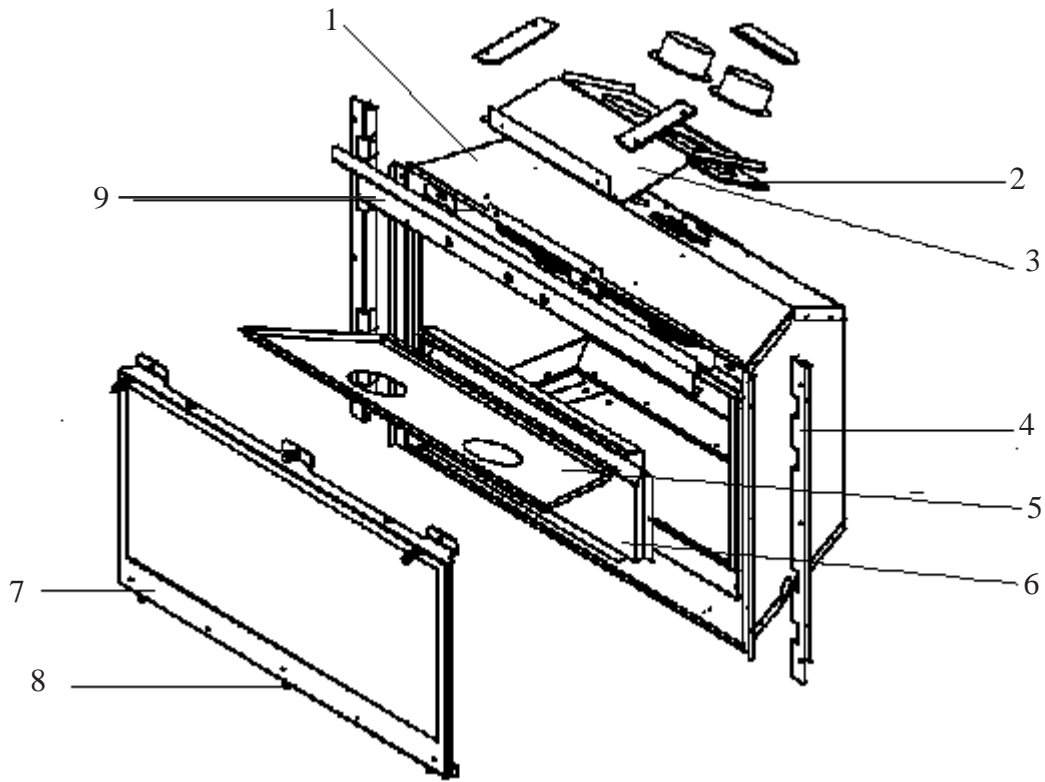

739DVN&P ENGINE