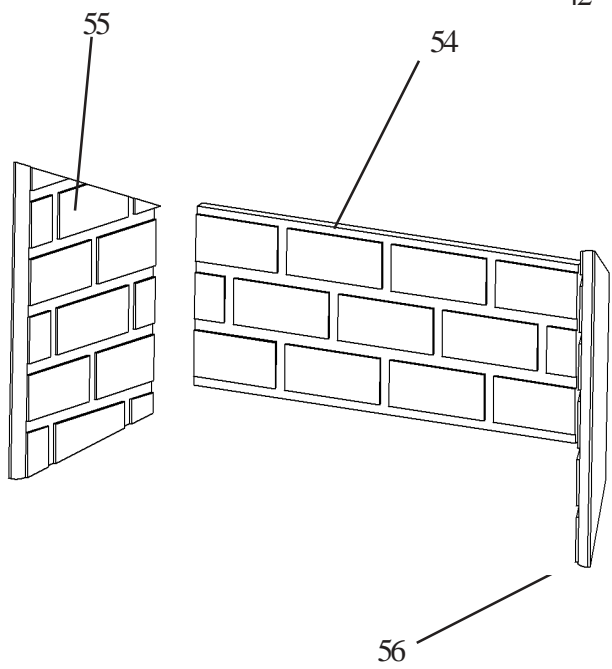

Key #	Part Name	Qty	Part Number
1	Firebox & liner Assembly	1	
	For 738BVN/P		4000078AH
	For 739DVN/P		4000083AH
2	Exhaust Slide Gasket (739 only)	1	4000176
3	Exhaust Slide Assembly	1	
	For 738BVN/P		4000127
	For 739DVN/P		4000124
4	Shroud Mounting Bracket- Side	2	4000135BY
5	Firebox Baffle	1	4000148
6	Firebox Air Baffle	1	4000143
7	Window Assembly	1	
	For 738BVN/P		4000079
	For 739DVN/P		4000084
8	Lower Center Spring Loaded Bolt (739 only)	1	568659
9	Shroud Mounting Bracket-Top	1	4000136BY
10	Pilot Assembly	1	
	For Natural Gas 738 and 739		4000062
	For Propane 738 and 739		4000063
11	Pilot injector	1	
	For Natural Gas 738 and 739		568629
	For Propane 738 and 739		568889
12	Thermocouple	1	4000061
13	Pilot Bracket	1	720A542
14	Hooked Olive for Pilot injector	1	524959
15	Olive Nut for Pilot Pipe	1	513869
16	Electrode	1	568639
17	Electrode Retaining Nut	1	524989
18	Shutter cover	1	573919
19	Air shutter	1	
	For Natural Gas 738 and 739		574309
	For Propane 738 and 739		573909 and 574279
20	Burner assembly (without air shutter)	1	
	For Natural Gas 738 and 739		740k189
	For Propane 738 and 739		740k190
21	Elbow Injector (main burner)	1	
	For Natural Gas 738 and 739		574319
	For Propane 738 and 739		574399
22	Main Burner Pipe	1	4000065
23	Pilot Shield	1	4000144
24	Pilot gasket (739 only)	1	4000139
25	Pilot Mount	1	4000138
26	Pilot Mount Gasket (739 only)	1	4000140
27	Module Gasket - Left (739 only)	1	4000174
28	Module Gasket- Front (739 only)	1	4000173
29	Valve Mounting Bracket	1	4000141
30	Module Gasket- Right(739 only)	1	4000181
31	Module Gasket- Rear (739 only)	1	4000175
32	Valve Tray	1	
	For 738BVN/P		4000158
	For 739DVN/P		4000130
33	Burner Mounting Bracket	2	4000132
34	Rear Log Support	1	4000137