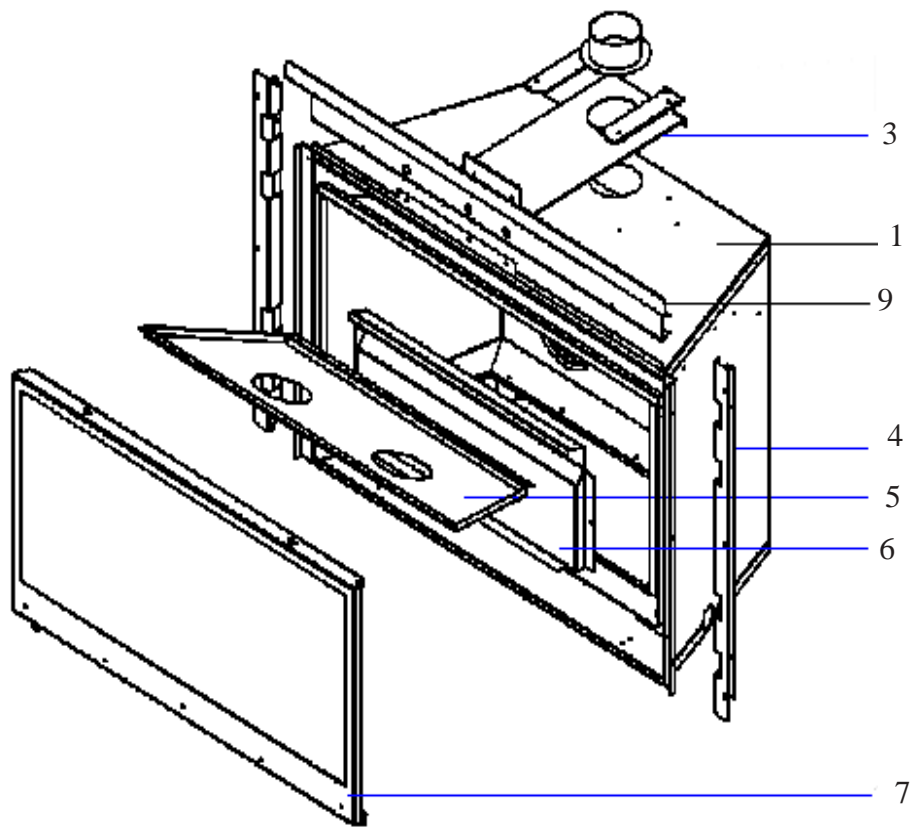

738BVN&P ENGINE