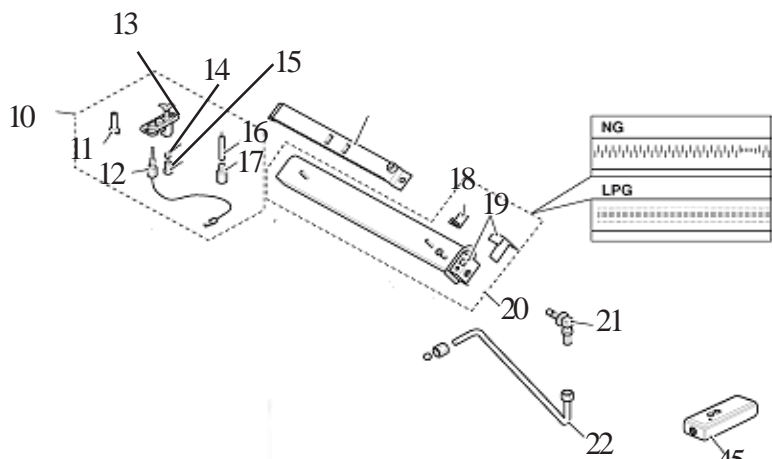

Key #	Part Name	Qty	Part Number
1	Firebox & liner Assembly	1	
	For 738BVN/P		4000078AH
	For 739DVN/P		4000083AH
2	Exhaust Slide Gasket (739 only)	1	4000176
3	Exhaust Slide Assembly	1	
	For 738BVN/P		4000127
	For 739DVN/P		4000124
4	Shroud Mounting Bracket- Side	2	4000135BY
5	Firebox Baffle	1	4000148
6	Firebox Air Baffle	1	4000143
7	Window Assembly	1	
	For 738BVN/P		4000079
	For 739DVN/P		4000084
8	Lower Center Spring Loaded Bolt (739 only)	1	568659
9	Shroud Mounting Bracket-Top	1	4000136BY
10	Pilot Assembly	1	
	For Natural Gas 738 and 739		4000062
	For Propane 738 and 739		4000063
11	Pilot injector	1	
	For Natural Gas 738 and 739		568629
	For Propane 738 and 739		568889
12	Thermocouple	1	4000061
13	Pilot Bracket	1	720A542
14	Hooked Olive for Pilot injector	1	524959
15	Olive Nut for Pilot Pipe	1	513869
16	Electrode	1	568639
17	Electrode Retaining Nut	1	524989
18	Shutter cover	1	573919
19	Air shutter	1	
	For Natural Gas 738 and 739		574309
	For Propane 738 and 739		573909 and 574279
20	Burner assembly (without air shutter)	1	
	For Natural Gas 738 and 739		740k189
	For Propane 738 and 739		740k190
21	Elbow Injector (main burner)	1	
	For Natural Gas 738 and 739		574319
	For Propane 738 and 739		574399
22	Main Burner Pipe	1	4000065
23	Pilot Shield	1	4000144
24	Pilot gasket (739 only)	1	4000139
25	Pilot Mount	1	4000138
26	Pilot Mount Gasket (739 only)	1	4000140
27	Module Gasket - Left (739 only)	1	4000174
28	Module Gasket- Front (739 only)	1	4000173
29	Valve Mounting Bracket	1	4000141
30	Module Gasket- Right(739 only)	1	4000181
31	Module Gasket- Rear (739 only)	1	4000175
32	Valve Tray	1	
	For 738BVN/P		4000158
	For 739DVN/P		4000130
33	Burner Mounting Bracket	2	4000132
34	Rear Log Support	1	4000137