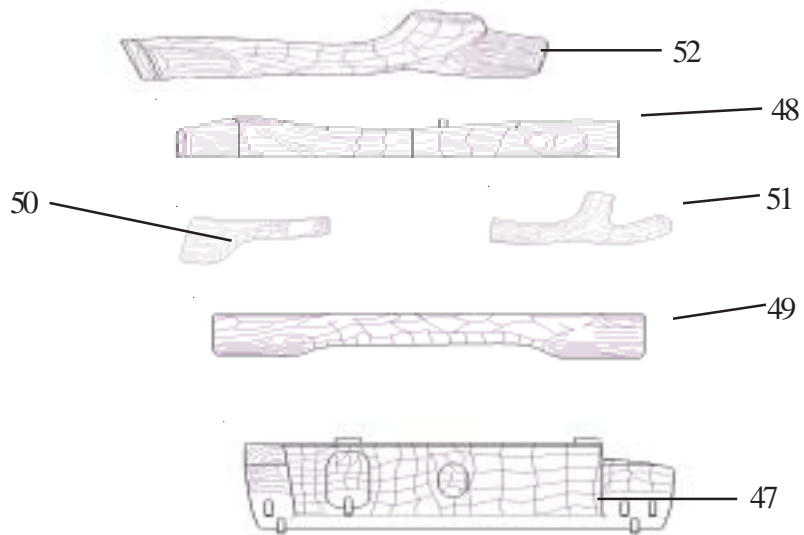

Key #	Part Name	Qty	Part Number
1	Firebox & liner Assembly	1	
	For 738BVN/P		4000078AH
	For 739DVN/P		4000083AH
2	Exhaust Slide Gasket (739 only)	1	4000176
3	Exhaust Slide Assembly	1	
	For 738BVN/P		4000127
	For 739DVN/P		4000124
4	Shroud Mounting Bracket- Side	2	4000135BY
5	Firebox Baffle	1	4000148
6	Firebox Air Baffle	1	4000143
7	Window Assembly	1	
	For 738BVN/P		4000079
	For 739DVN/P		4000084
8	Lower Center Spring Loaded Bolt (739 only)	1	568659
9	Shroud Mounting Bracket-Top	1	4000136BY
10	Pilot Assembly	1	
	For Natural Gas 738 and 739		4000062
	For Propane 738 and 739		4000063
11	Pilot injector	1	
	For Natural Gas 738 and 739		568629
	For Propane 738 and 739		568889
12	Thermocouple	1	4000061
13	Pilot Bracket	1	720A542
14	Hooked Olive for Pilot injector	1	524959
15	Olive Nut for Pilot Pipe	1	513869
16	Electrode	1	568639
17	Electrode Retaining Nut	1	524989
18	Shutter cover	1	573919
19	Air shutter	1	
	For Natural Gas 738 and 739		574309
	For Propane 738 and 739		573909 and 574279
20	Burner assembly (without air shutter)	1	
	For Natural Gas 738 and 739		740k189
	For Propane 738 and 739		740k190
21	Elbow Injector (main burner)	1	
	For Natural Gas 738 and 739		574319
	For Propane 738 and 739		574399
22	Main Burner Pipe	1	4000065
23	Pilot Shield	1	4000144
24	Pilot gasket (739 only)	1	4000139
25	Pilot Mount	1	4000138
26	Pilot Mount Gasket (739 only)	1	4000140
27	Module Gasket - Left (739 only)	1	4000174
28	Module Gasket- Front (739 only)	1	4000173
29	Valve Mounting Bracket	1	4000141
30	Module Gasket- Right(739 only)	1	4000181
31	Module Gasket- Rear (739 only)	1	4000175
32	Valve Tray	1	
	For 738BVN/P		4000158
	For 739DVN/P		4000130
33	Burner Mounting Bracket	2	4000132
34	Rear Log Support	1	4000137