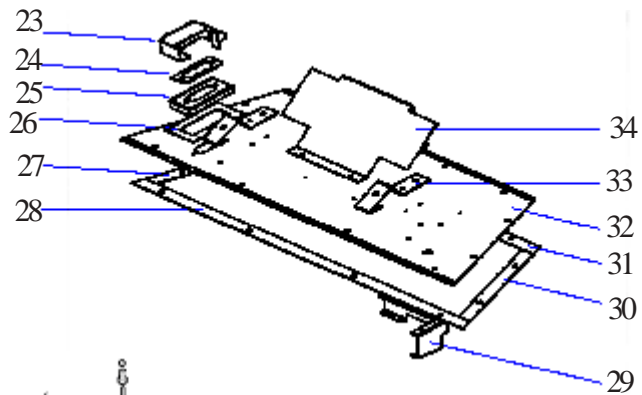

Key #	Part Name	Qty	Part Number
1	Firebox & liner Assembly	1	
	For 738BVN/P		4000078AH
	For 739DVN/P		4000083AH
2	Exhaust Slide Gasket (739 only)	1	4000176
3	Exhaust Slide Assembly	1	
	For 738BVN/P		4000127
	For 739DVN/P		4000124
4	Shroud Mounting Bracket- Side	2	4000135BY
5	Firebox Baffle	1	4000148
6	Firebox Air Baffle	1	4000143
7	Window Assembly	1	
	For 738BVN/P		4000079
	For 739DVN/P		4000084
8	Lower Center Spring Loaded Bolt (739 only)	1	568659
9	Shroud Mounting Bracket-Top	1	4000136BY
10	Pilot Assembly	1	
	For Natural Gas 738 and 739		4000062
	For Propane 738 and 739		4000063
11	Pilot injector	1	
	For Natural Gas 738 and 739		568629
	For Propane 738 and 739		568889
12	Thermocouple	1	4000061
13	Pilot Bracket	1	720A542
14	Hooked Olive for Pilot injector	1	524959
15	Olive Nut for Pilot Pipe	1	513869
16	Electrode	1	568639
17	Electrode Retaining Nut	1	524989
18	Shutter cover	1	573919
19	Air shutter	1	
	For Natural Gas 738 and 739		574309
	For Propane 738 and 739		573909 and 574279
20	Burner assembly (without air shutter)	1	
	For Natural Gas 738 and 739		740k189
	For Propane 738 and 739		740k190
21	Elbow Injector (main burner)	1	
	For Natural Gas 738 and 739		574319
	For Propane 738 and 739		574399
22	Main Burner Pipe	1	4000065
23	Pilot Shield	1	4000144
24	Pilot gasket (739 only)	1	4000139
25	Pilot Mount	1	4000138
26	Pilot Mount Gasket (739 only)	1	4000140
27	Module Gasket - Left (739 only)	1	4000174
28	Module Gasket- Front (739 only)	1	4000173
29	Valve Mounting Bracket	1	4000141
30	Module Gasket- Right(739 only)	1	4000181
31	Module Gasket- Rear (739 only)	1	4000175
32	Valve Tray	1	
	For 738BVN/P		4000158
	For 739DVN/P		4000130
33	Burner Mounting Bracket	2	4000132
34	Rear Log Support	1	4000137