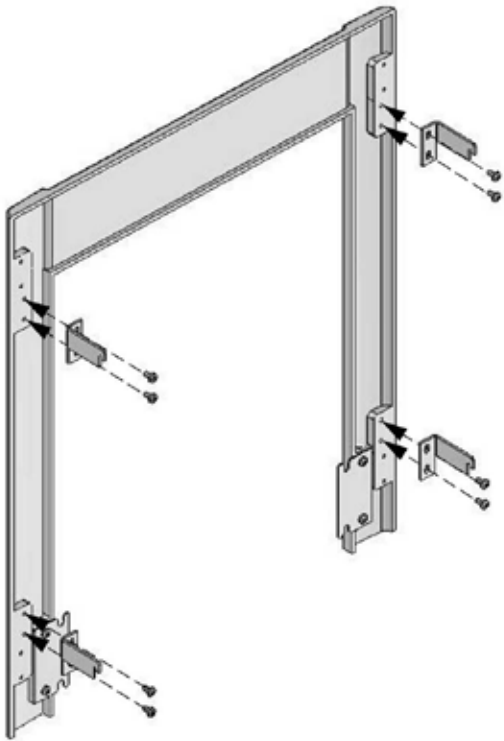

CAST FRAME KIT ASSEMBLY

- Locate and secure two of each RH and LH fixing brackets to the rear face of the cast frame using the screws provided.
- Hook the cast frame to the framing kit (SFMK01 or SFFK01).

Hook to SFMK01 kit