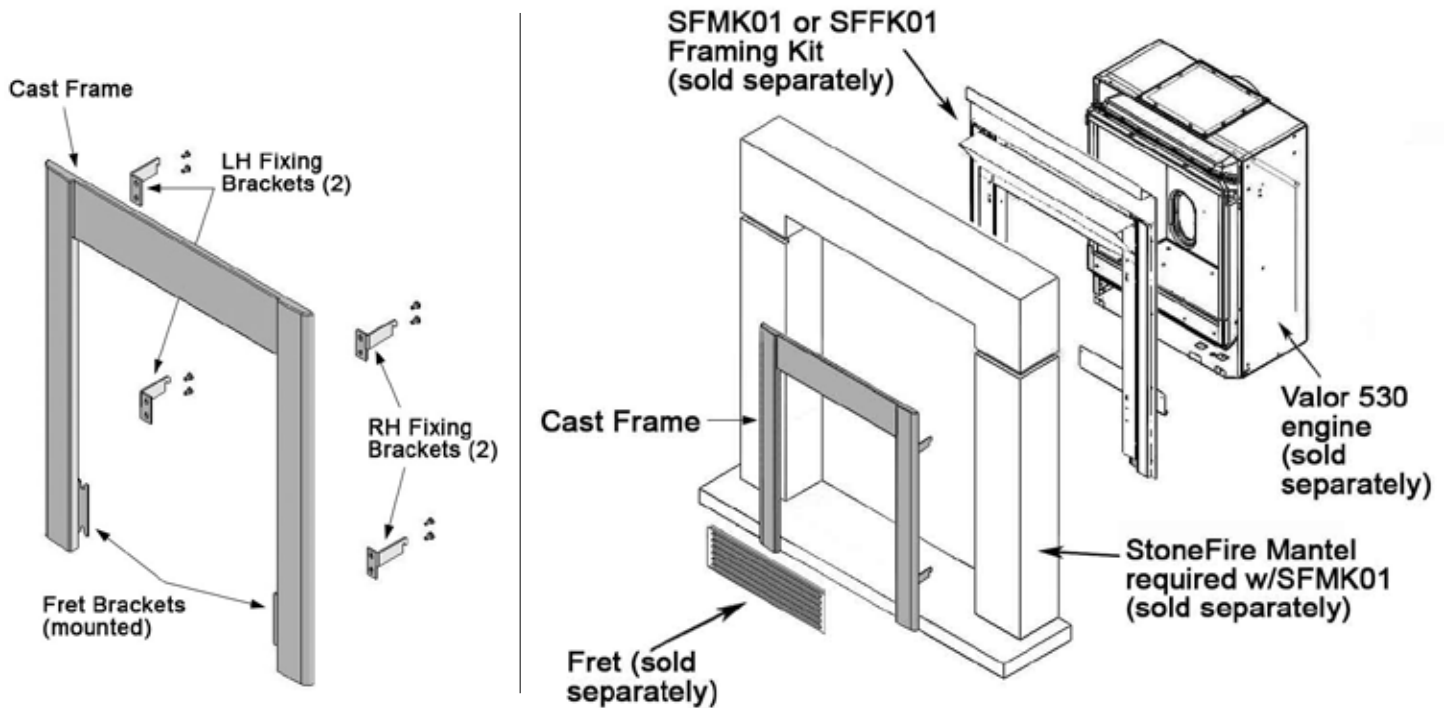

Kit Content

Assembly Overview