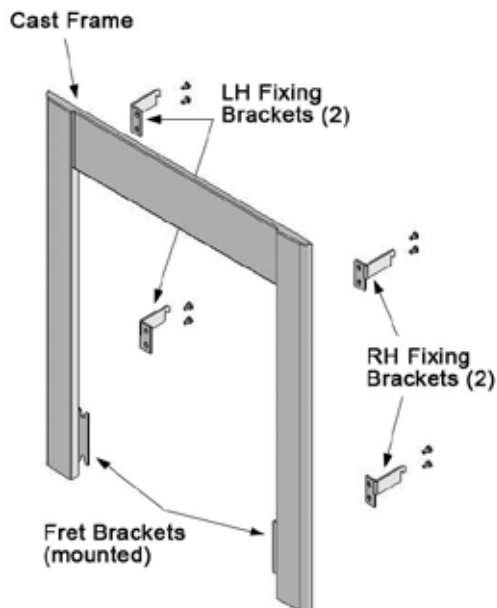

REPAIR PARTS LIST

Cast Frame	4000815
LH Fixing Bracket (2)	4000822AZ
RH Fixing Bracket (2)	4000821AZ
Fret Bracket (2)	4000811AZ
Hardware Kit	4001216

NOTE: When ordering replacement parts, specify color of cast frame.

Designed and Manufactured by / for
Miles Industries Ltd.

190 – 2255 Dollarton Highway, North Vancouver B.C, CANADA. V7H 3B1

Tel. (604) 984-3496 Fax (604) 984-0246

www.milesfireplaces.com

© Copyright Miles Industries Ltd., 2006