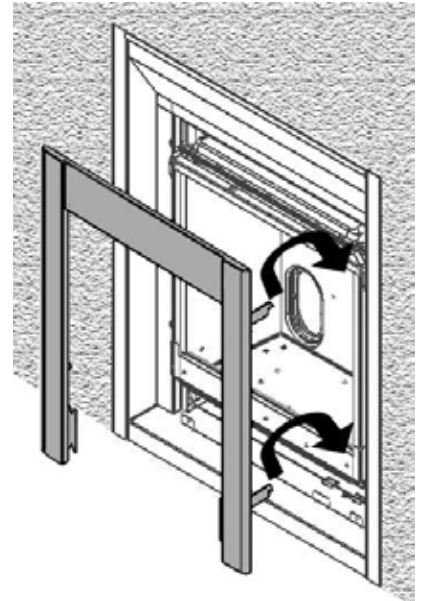

Hook to SFFK01 kit