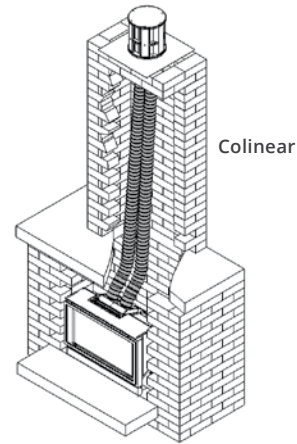

Direct Vent

Side Wall Kit (not shown) 720SWKM
Available for direct vent engine.

ALWAYS REFER TO THE G3 MANUAL FOR COMPLETE AND ACCURATE INSTALLATION INSTRUCTIONS.