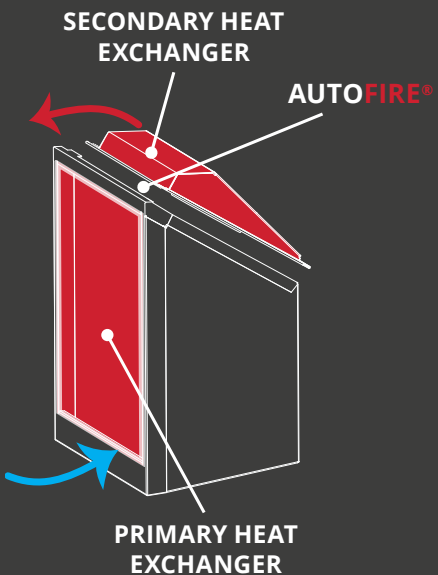

G3 739M	G3 739V
NATURAL GAS	direct vent	direct vent
EnerGuide*	70.3%	70%
High	24,000	24,000
Low	6,500	13,000
Max Output*	18,132	18,338
PROPANE		
EnerGuide*	70.3%	70%
High	24,000	24,000
Low	13,000	13,000
Max Output*	18,132	18,338

* EnerGuide ratings and outputs have been determined without a fan/blower, using the CSA p.4.1-15 test method. Certified to ANSI Z21.88/CSA 2.33 Vented Gas Fireplace Heater American National Standard. CGA-2.17-91 Gas fired appliances for use at high altitudes.