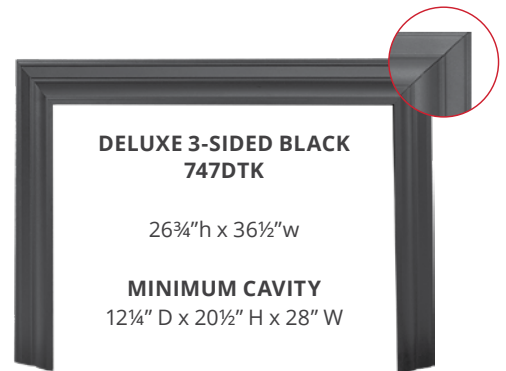

CLASSIC SURROUNDS

These surrounds come in three styles and sizes to accommodate traditional and contemporary settings.