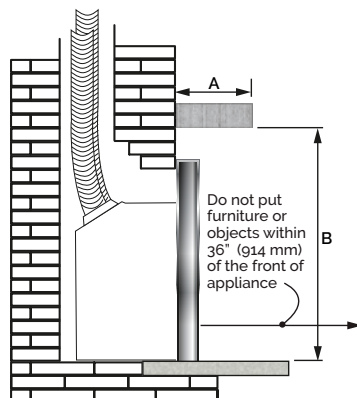

MINIMUM CAVITY DIMENSIONS

See surrounds on previous page for minimum cavity dimensions.

Note: check that masonry step doesn't interfere with install dimensions or vent pipe.

VENTING + MANTEL CLEARANCES

A	1"	1-6"	9"	12"
B*	36"	39"	42"	45"

* Measure taken from the underside of the mantel to finished hearth or surface that the unit is sitting on. Sidewall Clearances: minimum distance from side of appliance (liner box) to combustible wall—9" (229 mm)