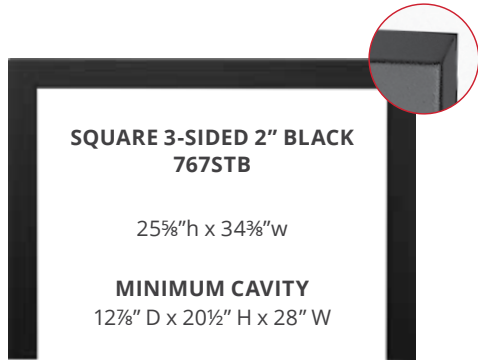

SURROUNDS

Your dealer will help you select from the several sizes and styles to find the coverage your fireplace requires and the look you want. The surrounds below work with all G3 fronts, except the Contemporary Surround front.

SQUARE SURROUND

Our contemporary square surrounds are 2" deep when seen from the side.