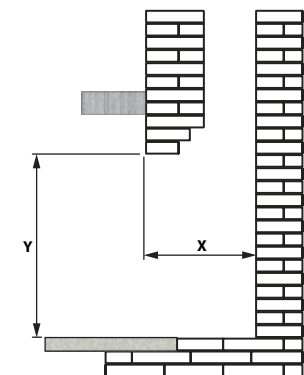

MINIMUM CAVITY DIMENSIONS

See surrounds on previous page for minimum cavity dimensions.

Note: check that masonry step doesn't interfere with install dimensions or vent pipe.