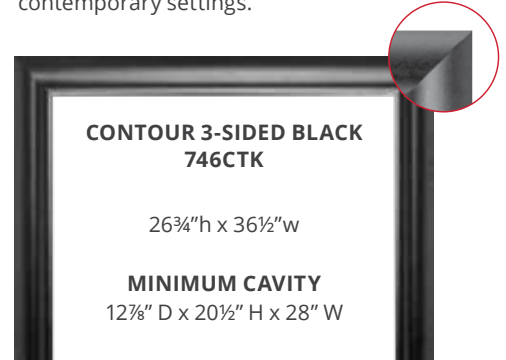

CLASSIC SURROUNDS

These surrounds come in three styles and sizes to accommodate traditional and contemporary settings.