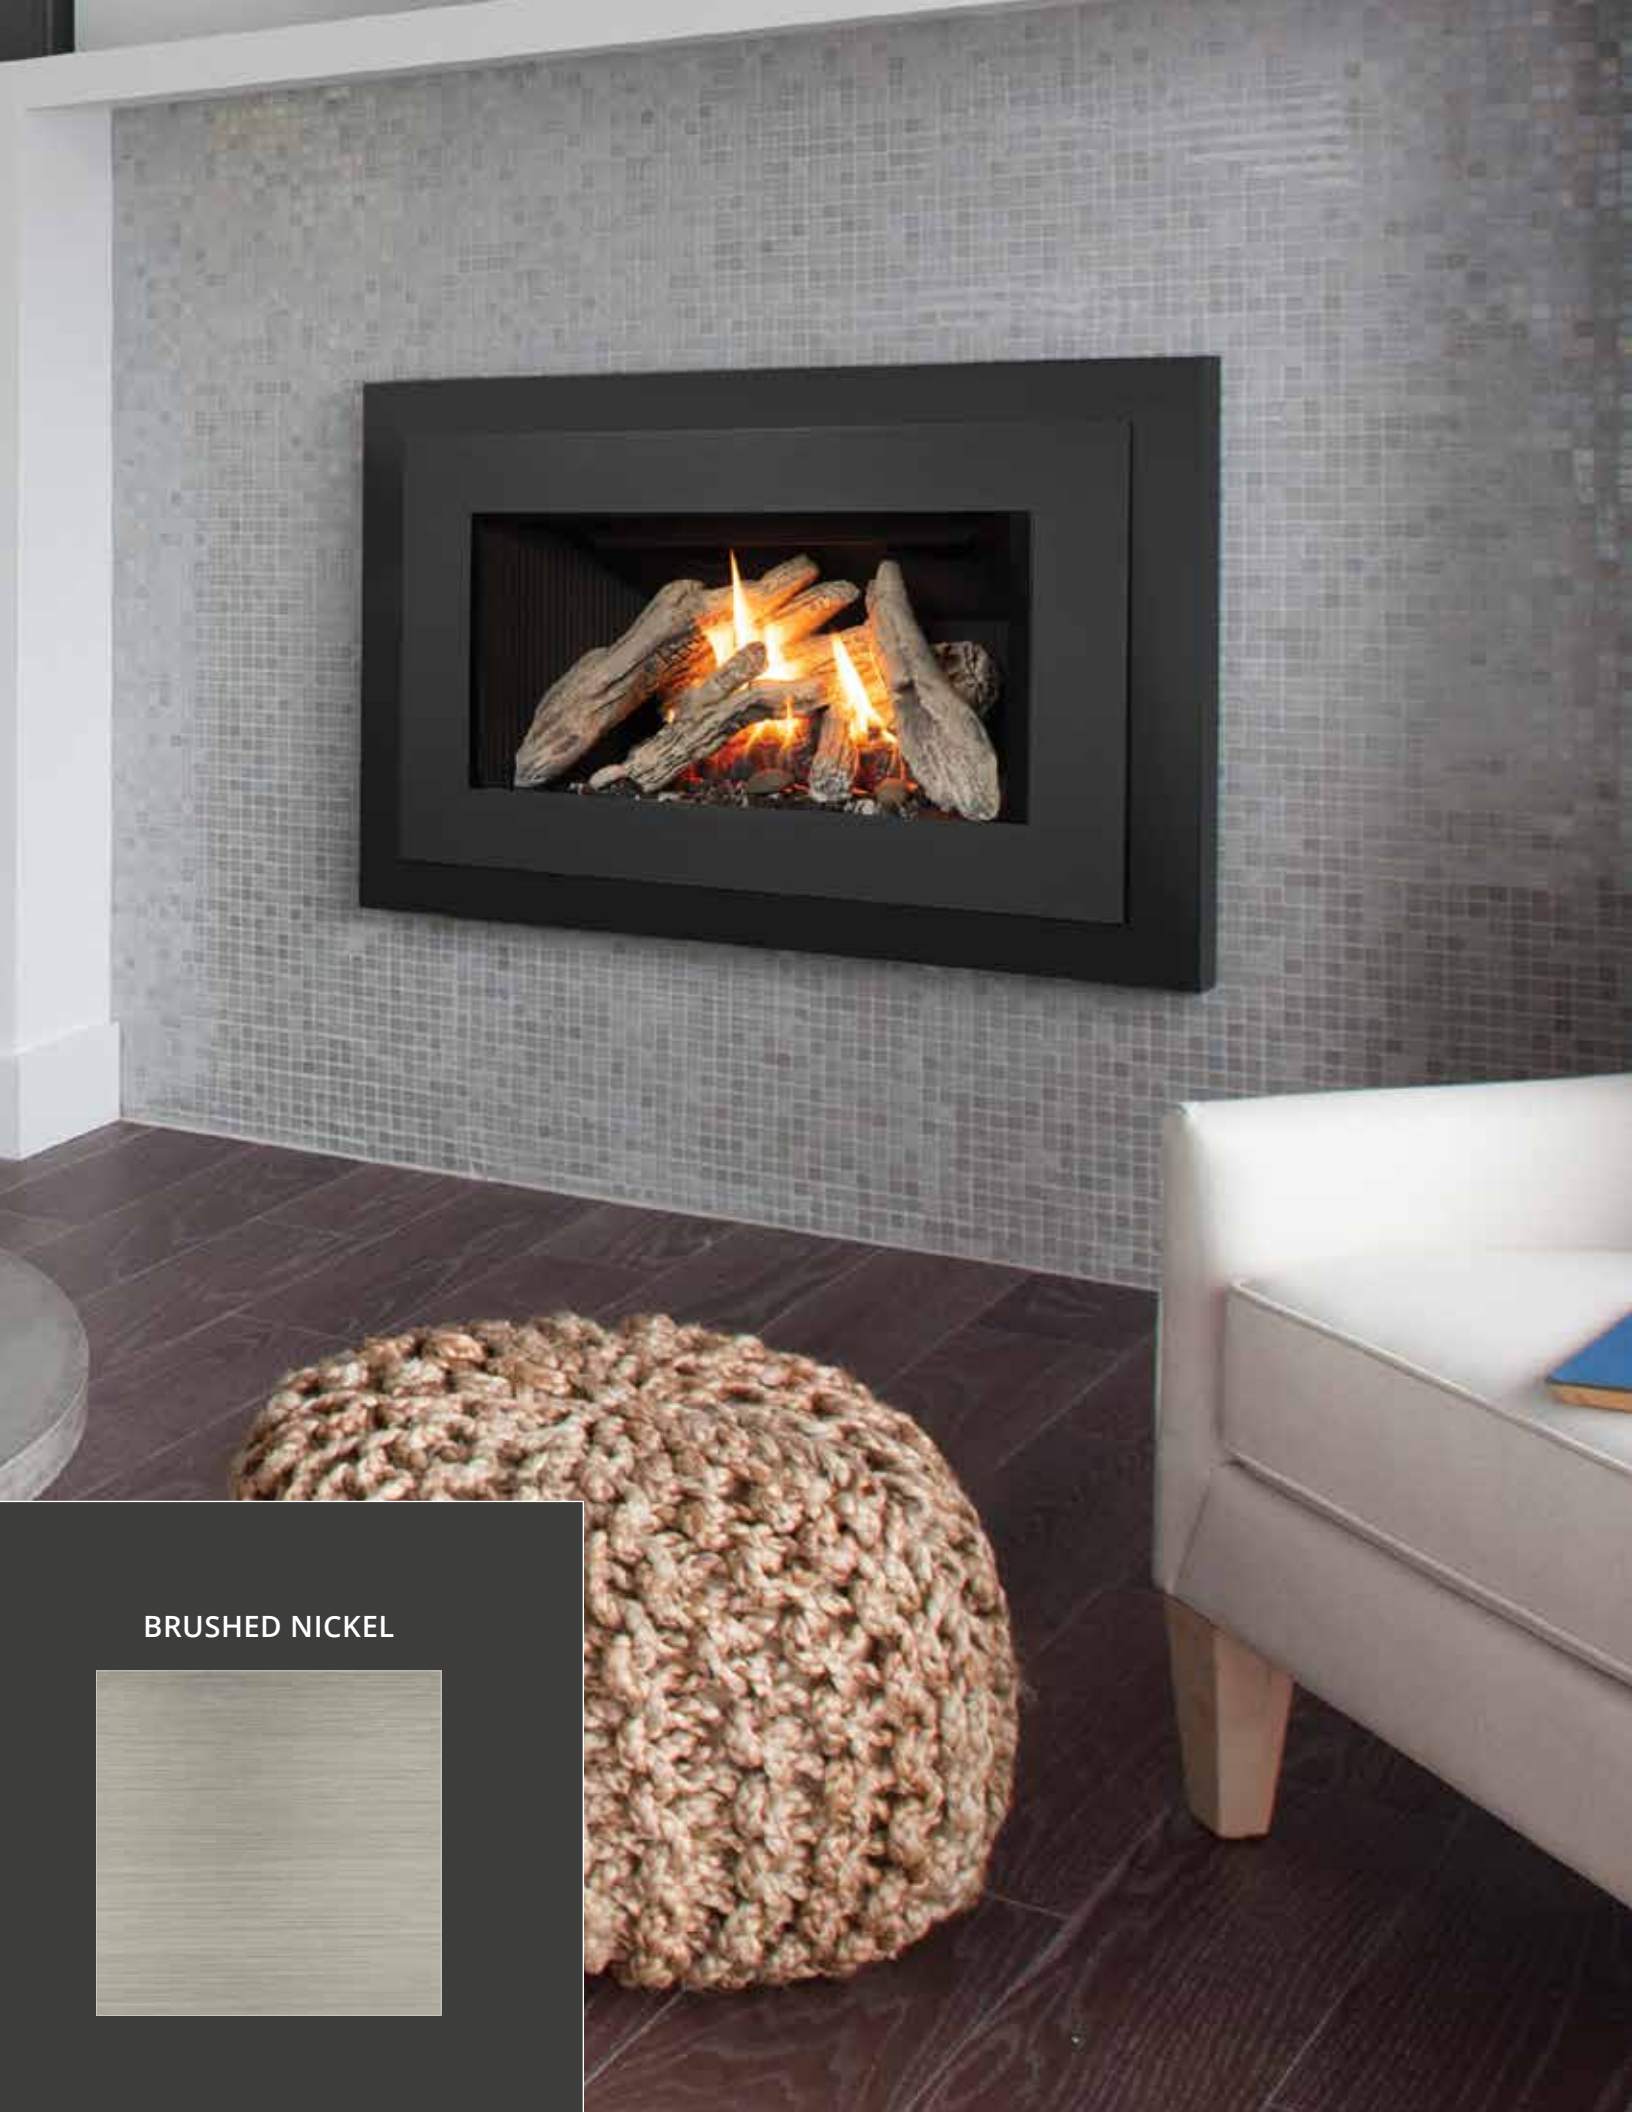

BRUSHED NICKEL