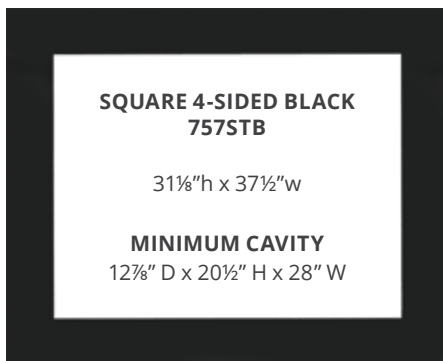

SURROUNDS

Your dealer will help you select from the several sizes and styles to find the coverage your fireplace requires and the look you want. The surrounds below work with all G3 fronts, except the Contemporary Surround front.

SQUARE SURROUND

Our contemporary square surrounds are 2" deep when seen from the side.