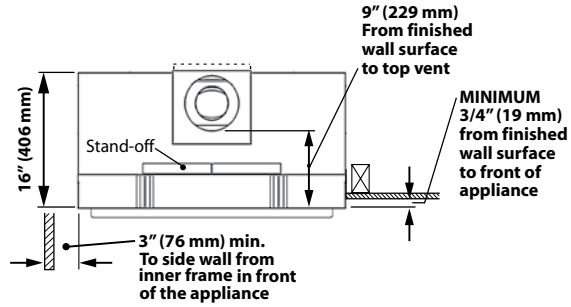

DIMENSIONS

HORIZON

H4

½" between bottom of appliance and surface of hearth or floor finish.

VENTING

FRAMING

CO-LINEAR (EXISTING CHIMNEY)

CO-AXIAL (NEW CHIMNEY)