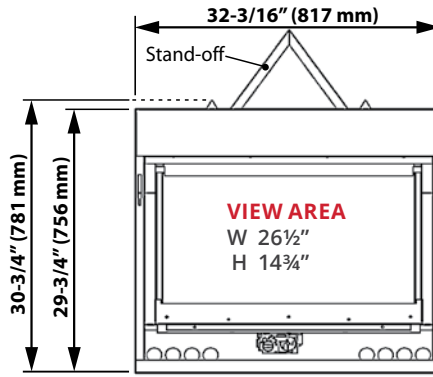

DIMENSIONS

HORIZON

H4

½" between bottom of appliance and surface of hearth or floor finish.

VENTING

FRAMING

CO-LINEAR (EXISTING CHIMNEY)

CO-AXIAL (NEW CHIMNEY)