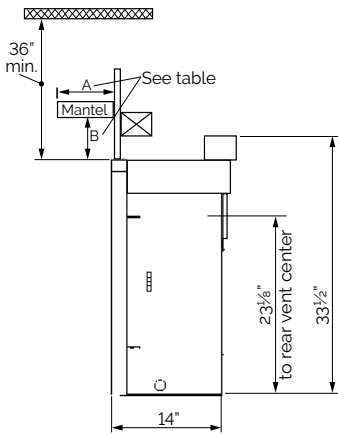

DIMENSIONS

HORIZON

H4

½" between bottom of appliance and surface of hearth or floor finish.

VENTING

FRAMING

CO-LINEAR (EXISTING CHIMNEY)

CO-AXIAL (NEW CHIMNEY)