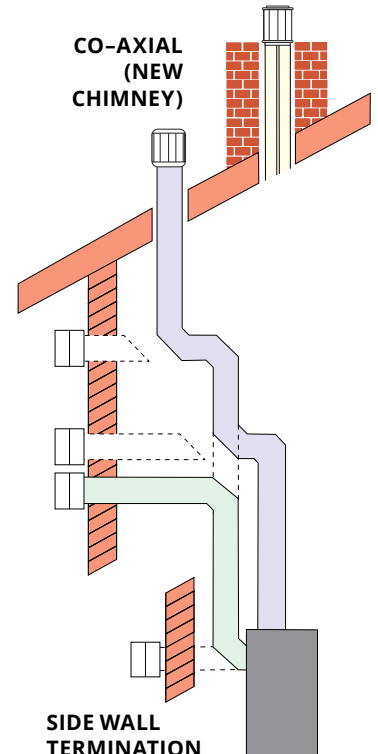

DIMENSIONS

HORIZON

H4

½" between bottom of appliance and surface of hearth or floor finish.

VENTING

FRAMING

CO-LINEAR (EXISTING CHIMNEY)

CO-AXIAL (NEW CHIMNEY)