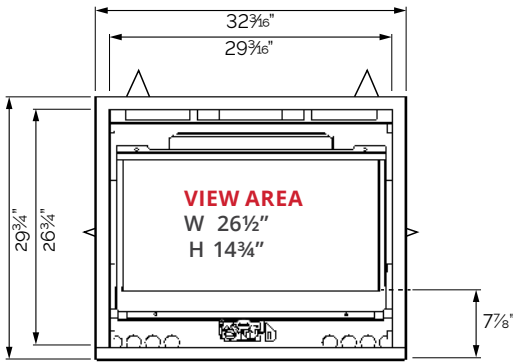

DIMENSIONS

HORIZON

H4

½" between bottom of appliance and surface of hearth or floor finish.

VENTING

FRAMING

CO-LINEAR (EXISTING CHIMNEY)

CO-AXIAL (NEW CHIMNEY)