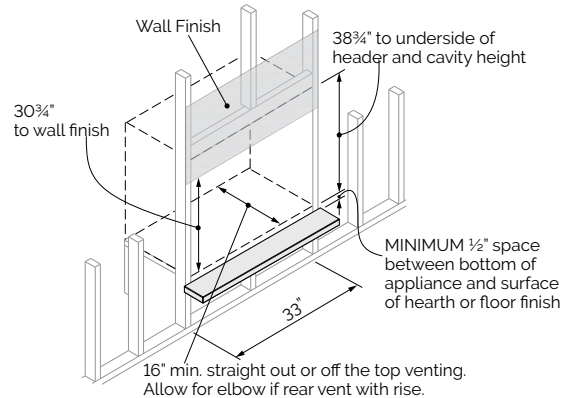

DIMENSIONS

HORIZON

H4

½" between bottom of appliance and surface of hearth or floor finish.

VENTING

FRAMING

CO-LINEAR (EXISTING CHIMNEY)

CO-AXIAL (NEW CHIMNEY)