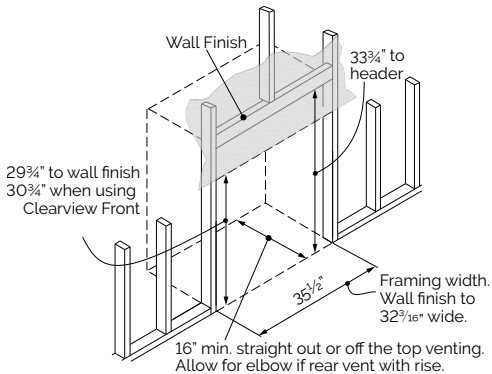

DIMENSIONS

HORIZON

H4

½" between bottom of appliance and surface of hearth or floor finish.

VENTING

FRAMING

CO-LINEAR (EXISTING CHIMNEY)

CO-AXIAL (NEW CHIMNEY)