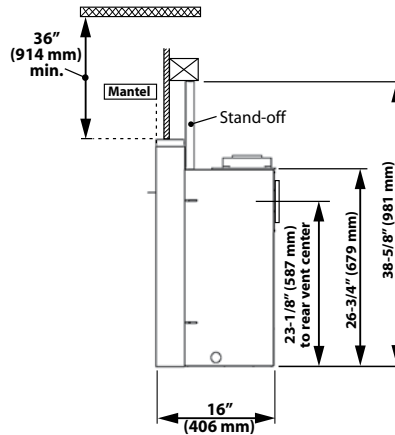

DIMENSIONS

HORIZON

H4

½" between bottom of appliance and surface of hearth or floor finish.

VENTING

FRAMING

CO-LINEAR (EXISTING CHIMNEY)

CO-AXIAL (NEW CHIMNEY)