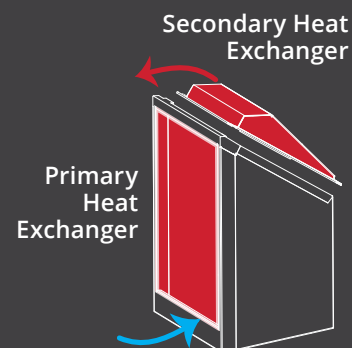

Secondary Heat Exchanger

The built-in Secondary Heat Exchanger naturally improves convective heat—removing the need for a fan. Your fire will heat up fast for immediate comfort—and no electrical hookup will save you money. To find out more, visit valorfireplaces.com/efficiency