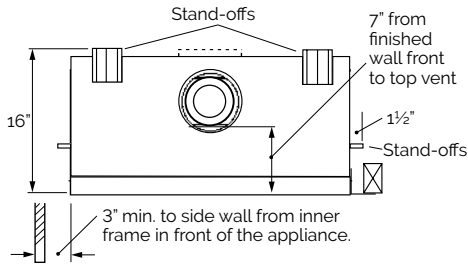

DIMENSIONS

HORIZON

H4

½" between bottom of appliance and surface of hearth or floor finish.

VENTING

FRAMING

CO-LINEAR (EXISTING CHIMNEY)

CO-AXIAL (NEW CHIMNEY)