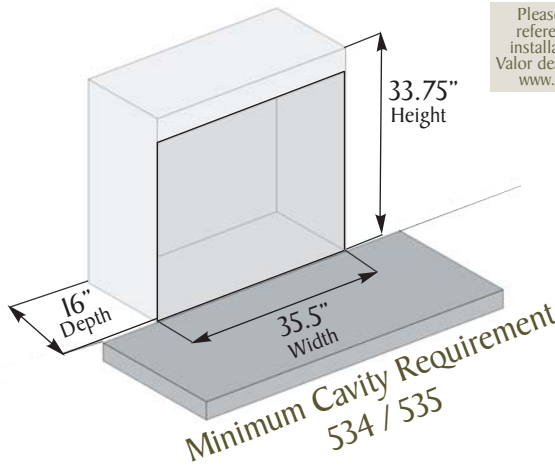

Please note: Diagrams for reference only. For further installation details, call your Valor dealer or visit our website www.valorfireplaces.com.