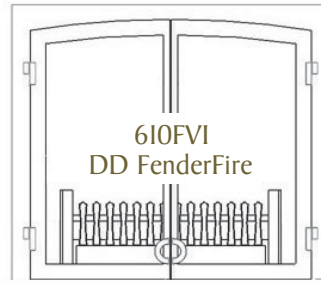

FENDERFIRE

610FVI
DD FenderFire