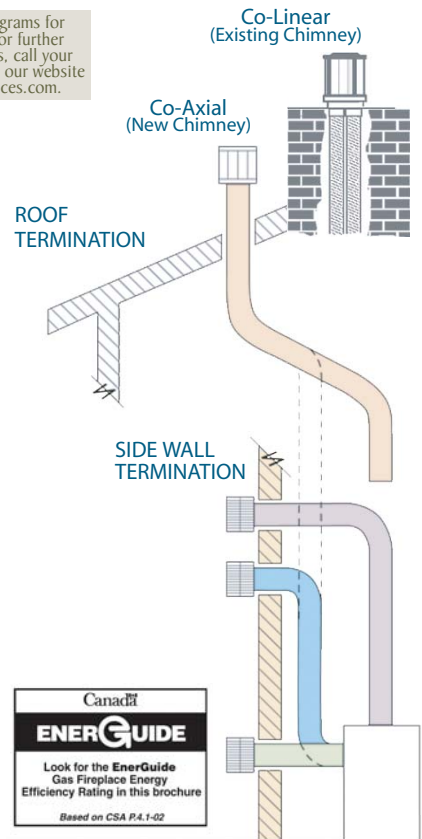

POSSIBLE VENTING OPTIONS

Model	Fuel	Vent Type	Max. Input BTU/hr	Min. Input BTU/hr	Max. Output w/out fan	Energuide Rating P4.1	Steady State Efficiency w/out fan	Top Outlet Direct Vent	Rear Outlet Direct Vent
534XAN	NG	Direct Vent	24 000	6 500	17 480	68.2%	72.9%	✓	✓
534XAP	LP	Direct Vent	24 000	13 000	17 480	68.2%	72.9%	✓	✓
535XAN	NG	Direct Vent	30 000	6 500	20 630	63.6%	68.8%	✓	✗
535XAP	LP	Direct Vent	28 000	14 500	19 640	62.6%	70.2%	✓	✗

Certified to ANSI/Z21.88 CAN 2.33 2002 Vented Gas Fireplace Heater Standard CAN I-2. 17 Gas Fired Appliance For Use at High Altitude
* Information is correct at the time of printing and is subject to change.

FIRST CLASS ADVICE FROM

YOUR AUTHORIZED VALOR DEALER

www.valorfireplaces.com

manufactured by:

Copyright Miles Industries Ltd. 2004