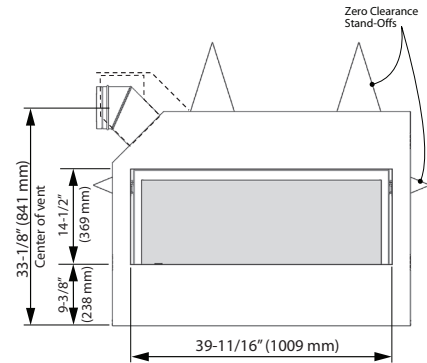

MODEL/FUEL

Model	Fuel	Max. Input BTU/hr	Min. Input BTU/hr	EnerGuide Rating**	Max. Output** (w/out fan) BTU/hr
1600IN	NG	30,000	16,000	68.3%	22,116
1600IP	LPG	26,000	16,000	68.7%	19,198

Certified to ANSI Z21.88 / CSA 2.33 Vented Gas Fireplace Heater Standard / CAN 1 - 2.17 Gas Fired Appliances For Use at High Altitude
** EnerGuide Ratings and Outputs have been determined without a fan/blower, using the CSA P4.1-02 test method

ABOUT OUR EFFICIENCY RATINGS: At Valor we use recognized Canadian and US government test methods for determining energy efficiency performance. This ensures our products will perform in your home as rated. Beware of misleading "steady state" efficiency claims made by manufacturers using their own "in-house" test methods. Visit valorfireplaces.com for more information.

L1 2-SIDED FIREPLACE DIMENSIONS

FIREPLACE SAFETY

VALOR ZONE & RADIANT COMFORT

Heating your entire home with a central forced air system wastes valuable energy and is often inefficient. An environmentally friendly and cost effective heat source alternative, Valor fireplaces provide steady, radiant warmth directly where you want it - when you want it.

USE RADIANT HEAT SAFELY

Fireplace surfaces, in particular the glass viewing window, are extremely hot during operation and will remain hot for a period of time after the fireplace is turned off. Contact with the hot glass can cause severe burns. Close adult supervision is required if there are young children, or at-risk individuals in the house. Included with your purchase, a Valor Barrier Screen is recommended at all times. Install an approved aftermarket safety gate to keep toddlers, young children and at-risk individuals a safe distance from the fireplace. For more information please visit www.valorfireplaces.com/safety.

Please Note: All product information is accurate at time of printing and is subject to change. Printed images may vary from actual product. Refer to the 1600I L1 Linear See-Thru manual for product installation.

Copyright Miles Industries Ltd. 2013
Proudly made in North America
BR2S-L113E

Your Authorized Valor Dealer

Printed on recycled paper