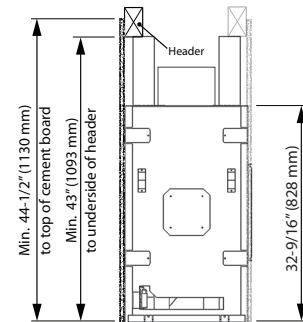

MODEL/FUEL

Model	Fuel	Max. Input BTU/hr	Min. Input BTU/hr	EnerGuide Rating**	Max. Output** (w/out fan) BTU/hr
1600IN	NG	30,000	16,000	68.3%	22,116
1600IP	LPG	26,000	16,000	68.7%	19,198

Certified to ANSI Z21.88 / CSA 2.33 Vented Gas Fireplace Heater Standard / CAN 1 - 2.17 Gas Fired Appliances For Use at High Altitude
** EnerGuide Ratings and Outputs have been determined without a fan/blower, using the CSA P4.1-02 test method

ABOUT OUR EFFICIENCY RATINGS: At Valor we use recognized Canadian and US government test methods for determining energy efficiency performance. This ensures our products will perform in your home as rated. Beware of misleading "steady state" efficiency claims made by manufacturers using their own "in-house" test methods. Visit valorfireplaces.com for more information.

L1 2-SIDED FIREPLACE DIMENSIONS

FIREPLACE SAFETY

VALOR ZONE & RADIANT COMFORT

Heating your entire home with a central forced air system wastes valuable energy and is often inefficient. An environmentally friendly and cost effective heat source alternative, Valor fireplaces provide steady, radiant warmth directly where you want it - when you want it.

USE RADIANT HEAT SAFELY

Fireplace surfaces, in particular the glass viewing window, are extremely hot during operation and will remain hot for a period of time after the fireplace is turned off. Contact with the hot glass can cause severe burns. Close adult supervision is required if there are young children, or at-risk individuals in the house. Included with your purchase, a Valor Barrier Screen is recommended at all times. Install an approved aftermarket safety gate to keep toddlers, young children and at-risk individuals a safe distance from the fireplace. For more information please visit www.valorfireplaces.com/safety.

Please Note: All product information is accurate at time of printing and is subject to change. Printed images may vary from actual product. Refer to the 1600I L1 Linear See-Thru manual for product installation.

Copyright Miles Industries Ltd. 2013
Proudly made in North America
BR2S-L113E

Your Authorized Valor Dealer

Printed on recycled paper