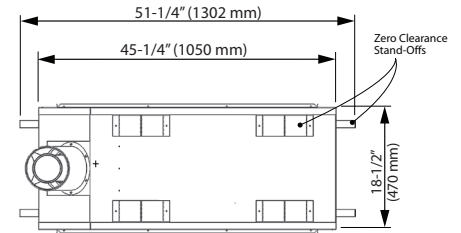

MODEL/FUEL

Model	Fuel	Max. Input BTU/hr	Min. Input BTU/hr	EnerGuide Rating**	Max. Output** (w/out fan) BTU/hr
1600IN	NG	30,000	16,000	68.3%	22,116
1600IP	LPG	26,000	16,000	68.7%	19,198

Certified to ANSI Z21.88 / CSA 2.33 Vented Gas Fireplace Heater Standard / CAN 1 - 2.17 Gas Fired Appliances For Use at High Altitude
** EnerGuide Ratings and Outputs have been determined without a fan/blower, using the CSA P4.1-02 test method

ABOUT OUR EFFICIENCY RATINGS: At Valor we use recognized Canadian and US government test methods for determining energy efficiency performance. This ensures our products will perform in your home as rated. Beware of misleading "steady state" efficiency claims made by manufacturers using their own "in-house" test methods. Visit valorfireplaces.com for more information.

L1 2-SIDED FIREPLACE DIMENSIONS

FIREPLACE SAFETY

VALOR ZONE & RADIANT COMFORT

Heating your entire home with a central forced air system wastes valuable energy and is often inefficient. An environmentally friendly and cost effective heat source alternative, Valor fireplaces provide steady, radiant warmth directly where you want it - when you want it.

USE RADIANT HEAT SAFELY

Fireplace surfaces, in particular the glass viewing window, are extremely hot during operation and will remain hot for a period of time after the fireplace is turned off. Contact with the hot glass can cause severe burns. Close adult supervision is required if there are young children, or at-risk individuals in the house. Included with your purchase, a Valor Barrier Screen is recommended at all times. Install an approved aftermarket safety gate to keep toddlers, young children and at-risk individuals a safe distance from the fireplace. For more information please visit www.valorfireplaces.com/safety.

Please Note: All product information is accurate at time of printing and is subject to change. Printed images may vary from actual product. Refer to the 1600I L1 Linear See-Thru manual for product installation.

Copyright Miles Industries Ltd. 2013
Proudly made in North America
BR2S-L113E

Your Authorized Valor Dealer

Printed on recycled paper