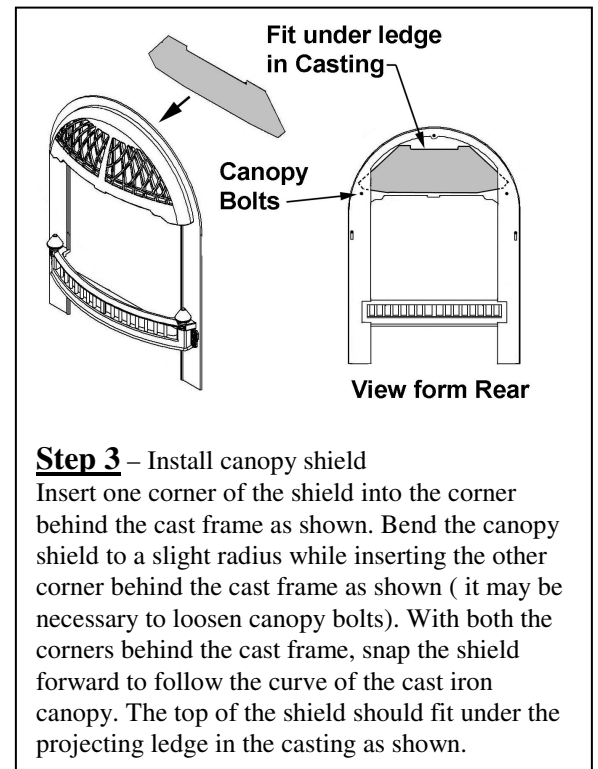

Model 540 WDK

Wire Dressguard Kit

Required when fitting Valor Arch Fronts to 922 Adorn Fireplace

Model 540 WDK is required for all 922 Adorn Fireplace installations fitted with 539/549/550 Arch Cast fronts.