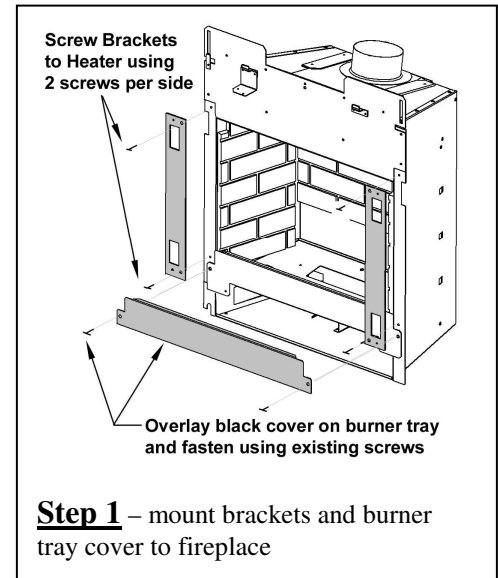

Model 540 WDK

Wire Dressguard Kit

Required when fitting Valor Arch Fronts to 922 Adorn Fireplace

Model 540 WDK is required for all 922 Adorn Fireplace installations fitted with 539/549/550 Arch Cast fronts.