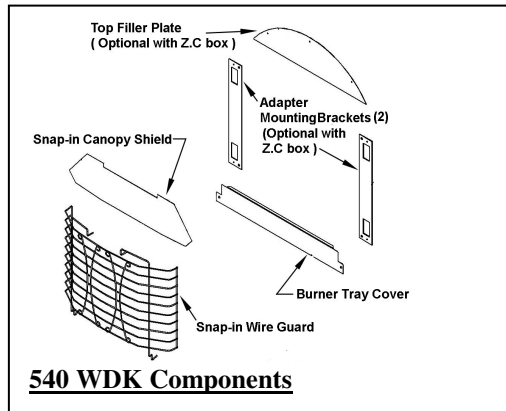

Model 540 WDK

Wire Dressguard Kit

Required when fitting Valor Arch Fronts to 922 Adorn Fireplace

Model 540 WDK is required for all 922 Adorn Fireplace installations fitted with 539/549/550 Arch Cast fronts.