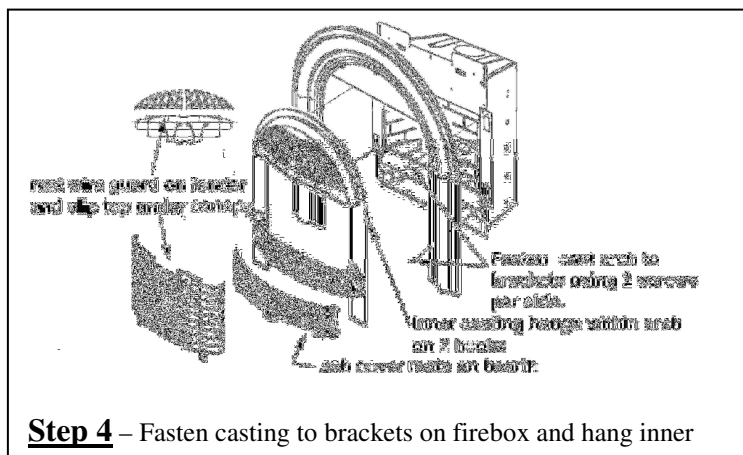

Model 540 WDK

Wire Dressguard Kit

Required when fitting Valor Arch Fronts to 922 Adorn Fireplace

Model 540 WDK is required for all 922 Adorn Fireplace installations fitted with 539/549/550 Arch Cast fronts.