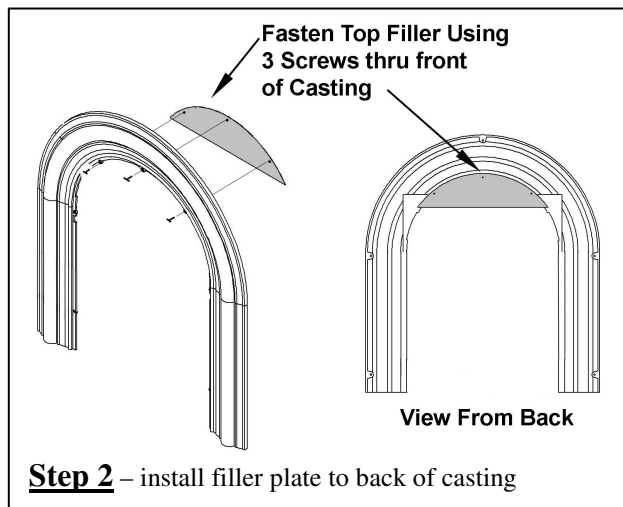

Model 540 WDK

Wire Dressguard Kit

Required when fitting Valor Arch Fronts to 922 Adorn Fireplace

Model 540 WDK is required for all 922 Adorn Fireplace installations fitted with 539/549/550 Arch Cast fronts.